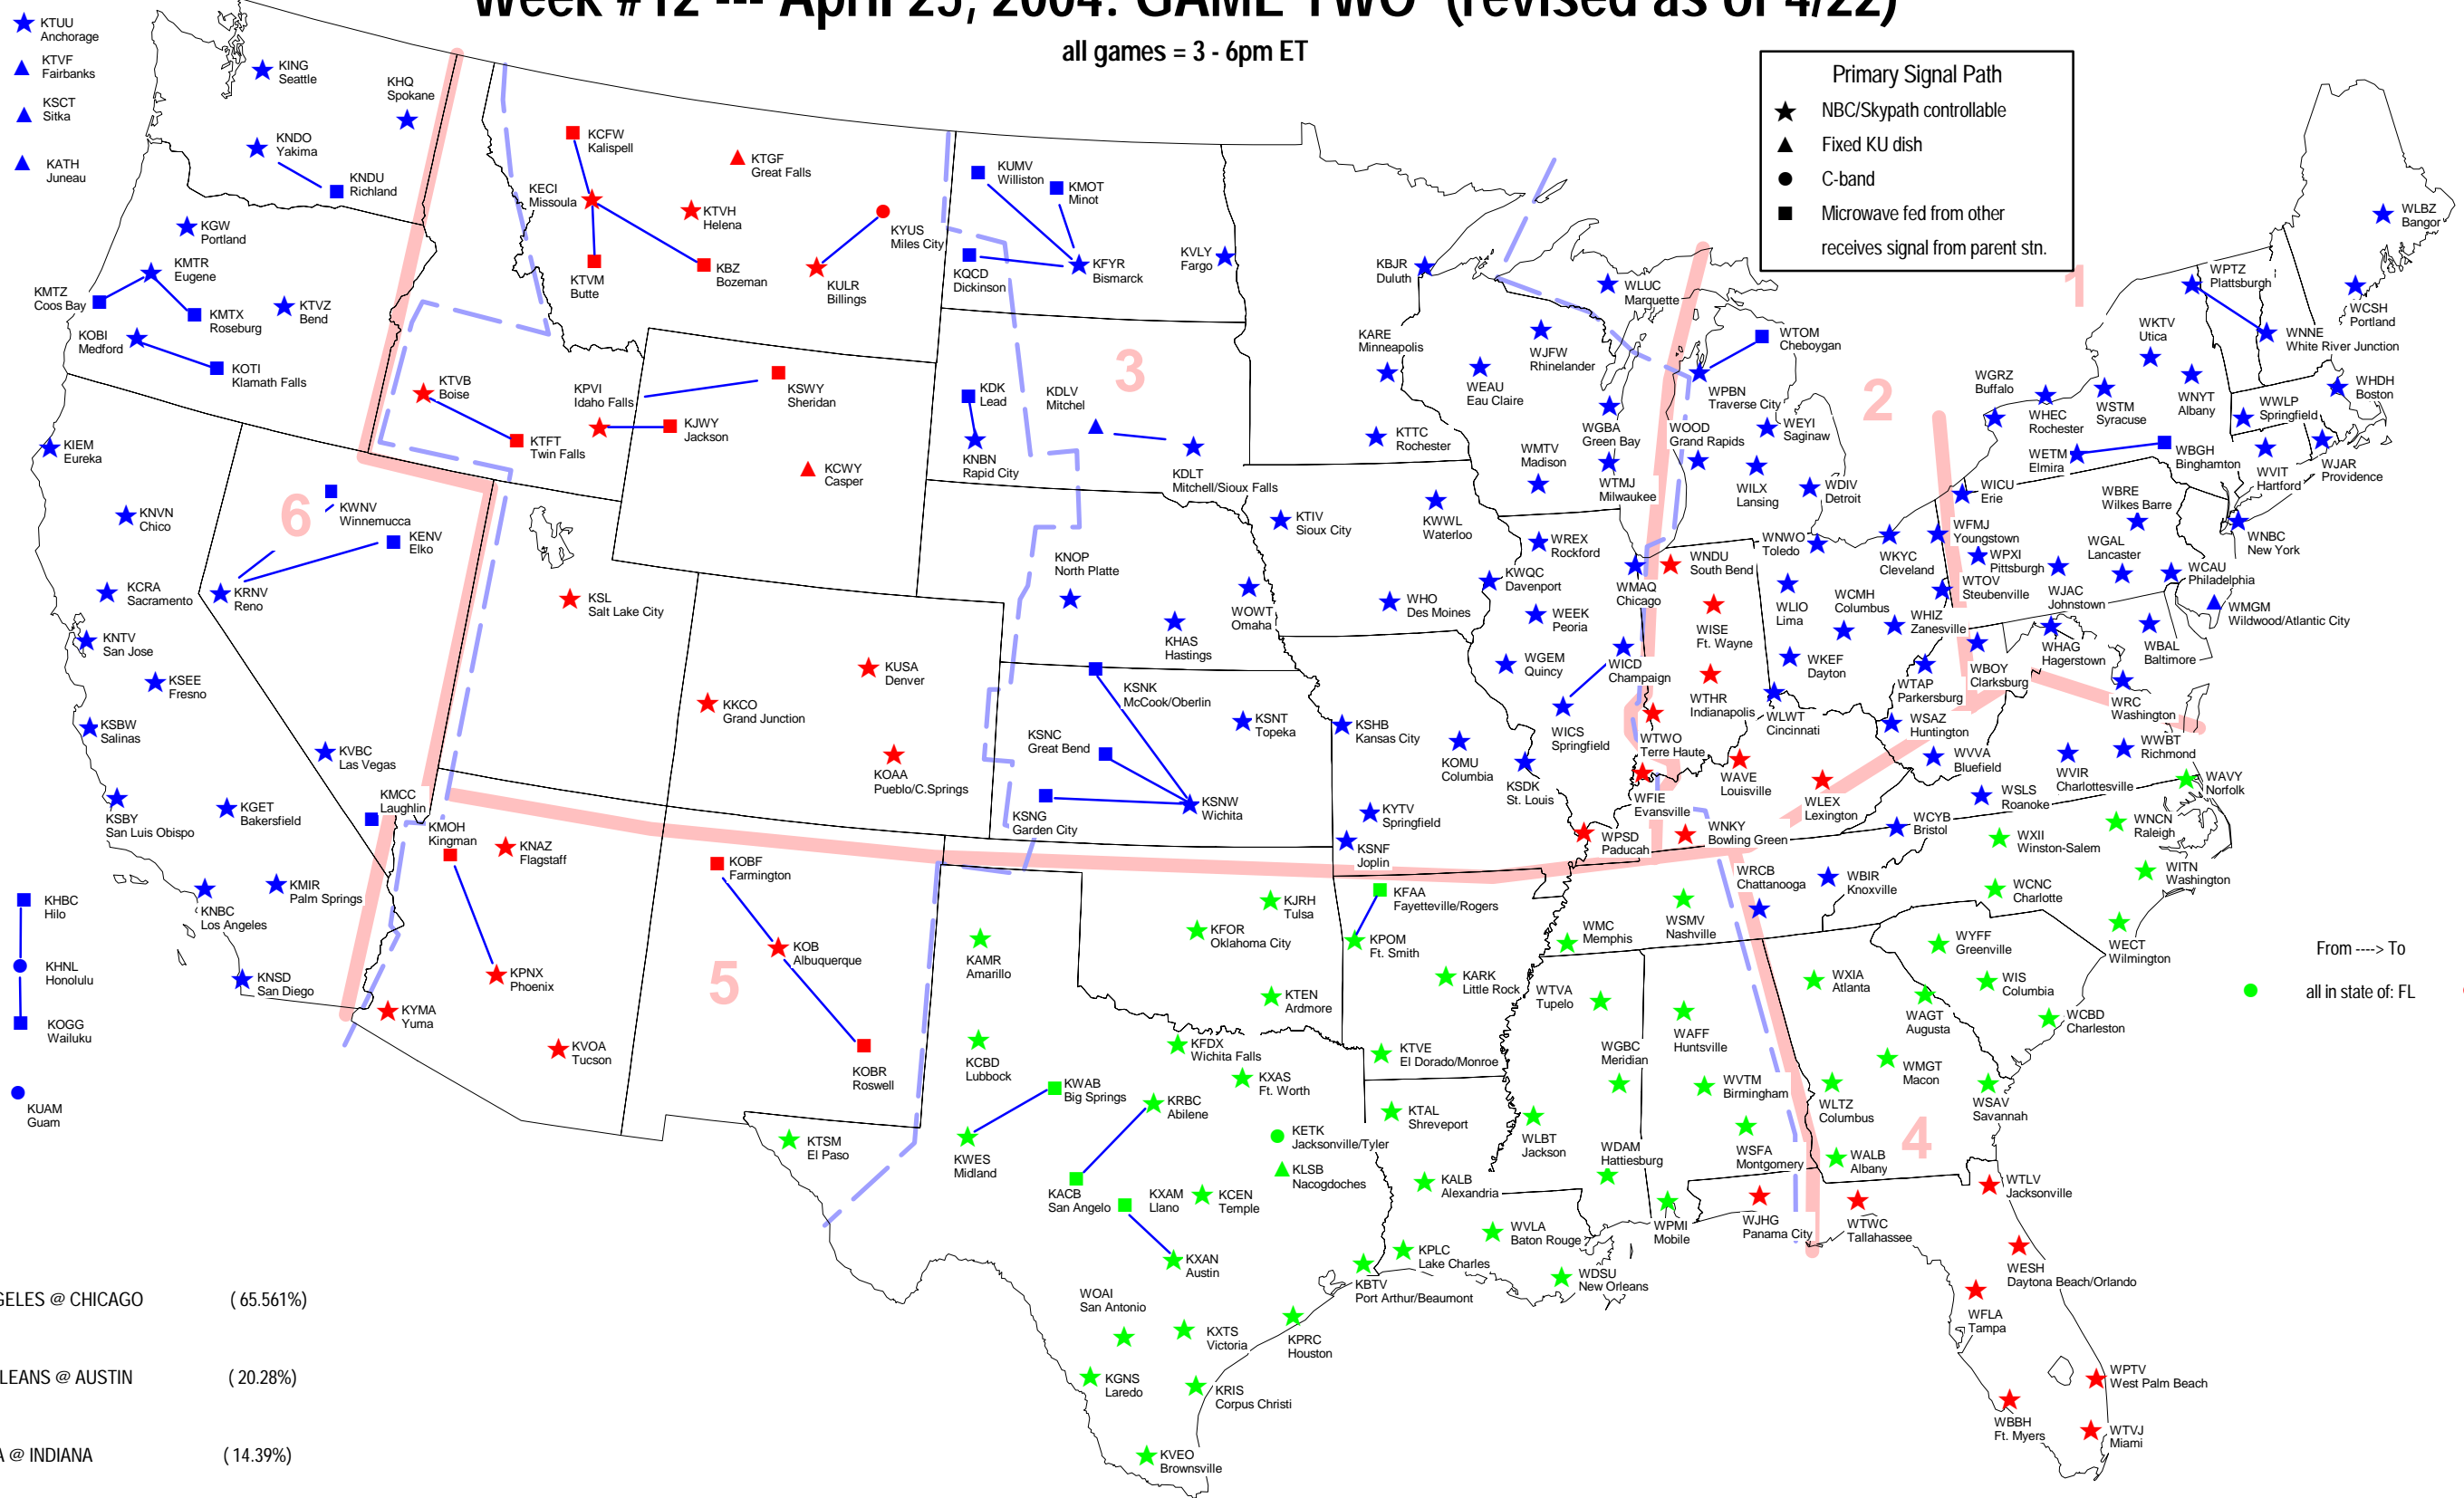

Week #12 --- April 25, 2004: GAME TWO (revised as of 4/22)

all games = 3 - 6pm ET

Primary Signal Path

- ★ NBC/Skypath controllable
- ▲ Fixed KU dish
- C-band
- Microwave fed from other receives signal from parent stn.

- LOS ANGELES @ CHICAGO (65.561%)
- NEW ORLEANS @ AUSTIN (20.28%)
- ARIZONA @ INDIANA (14.39%)

(0%)