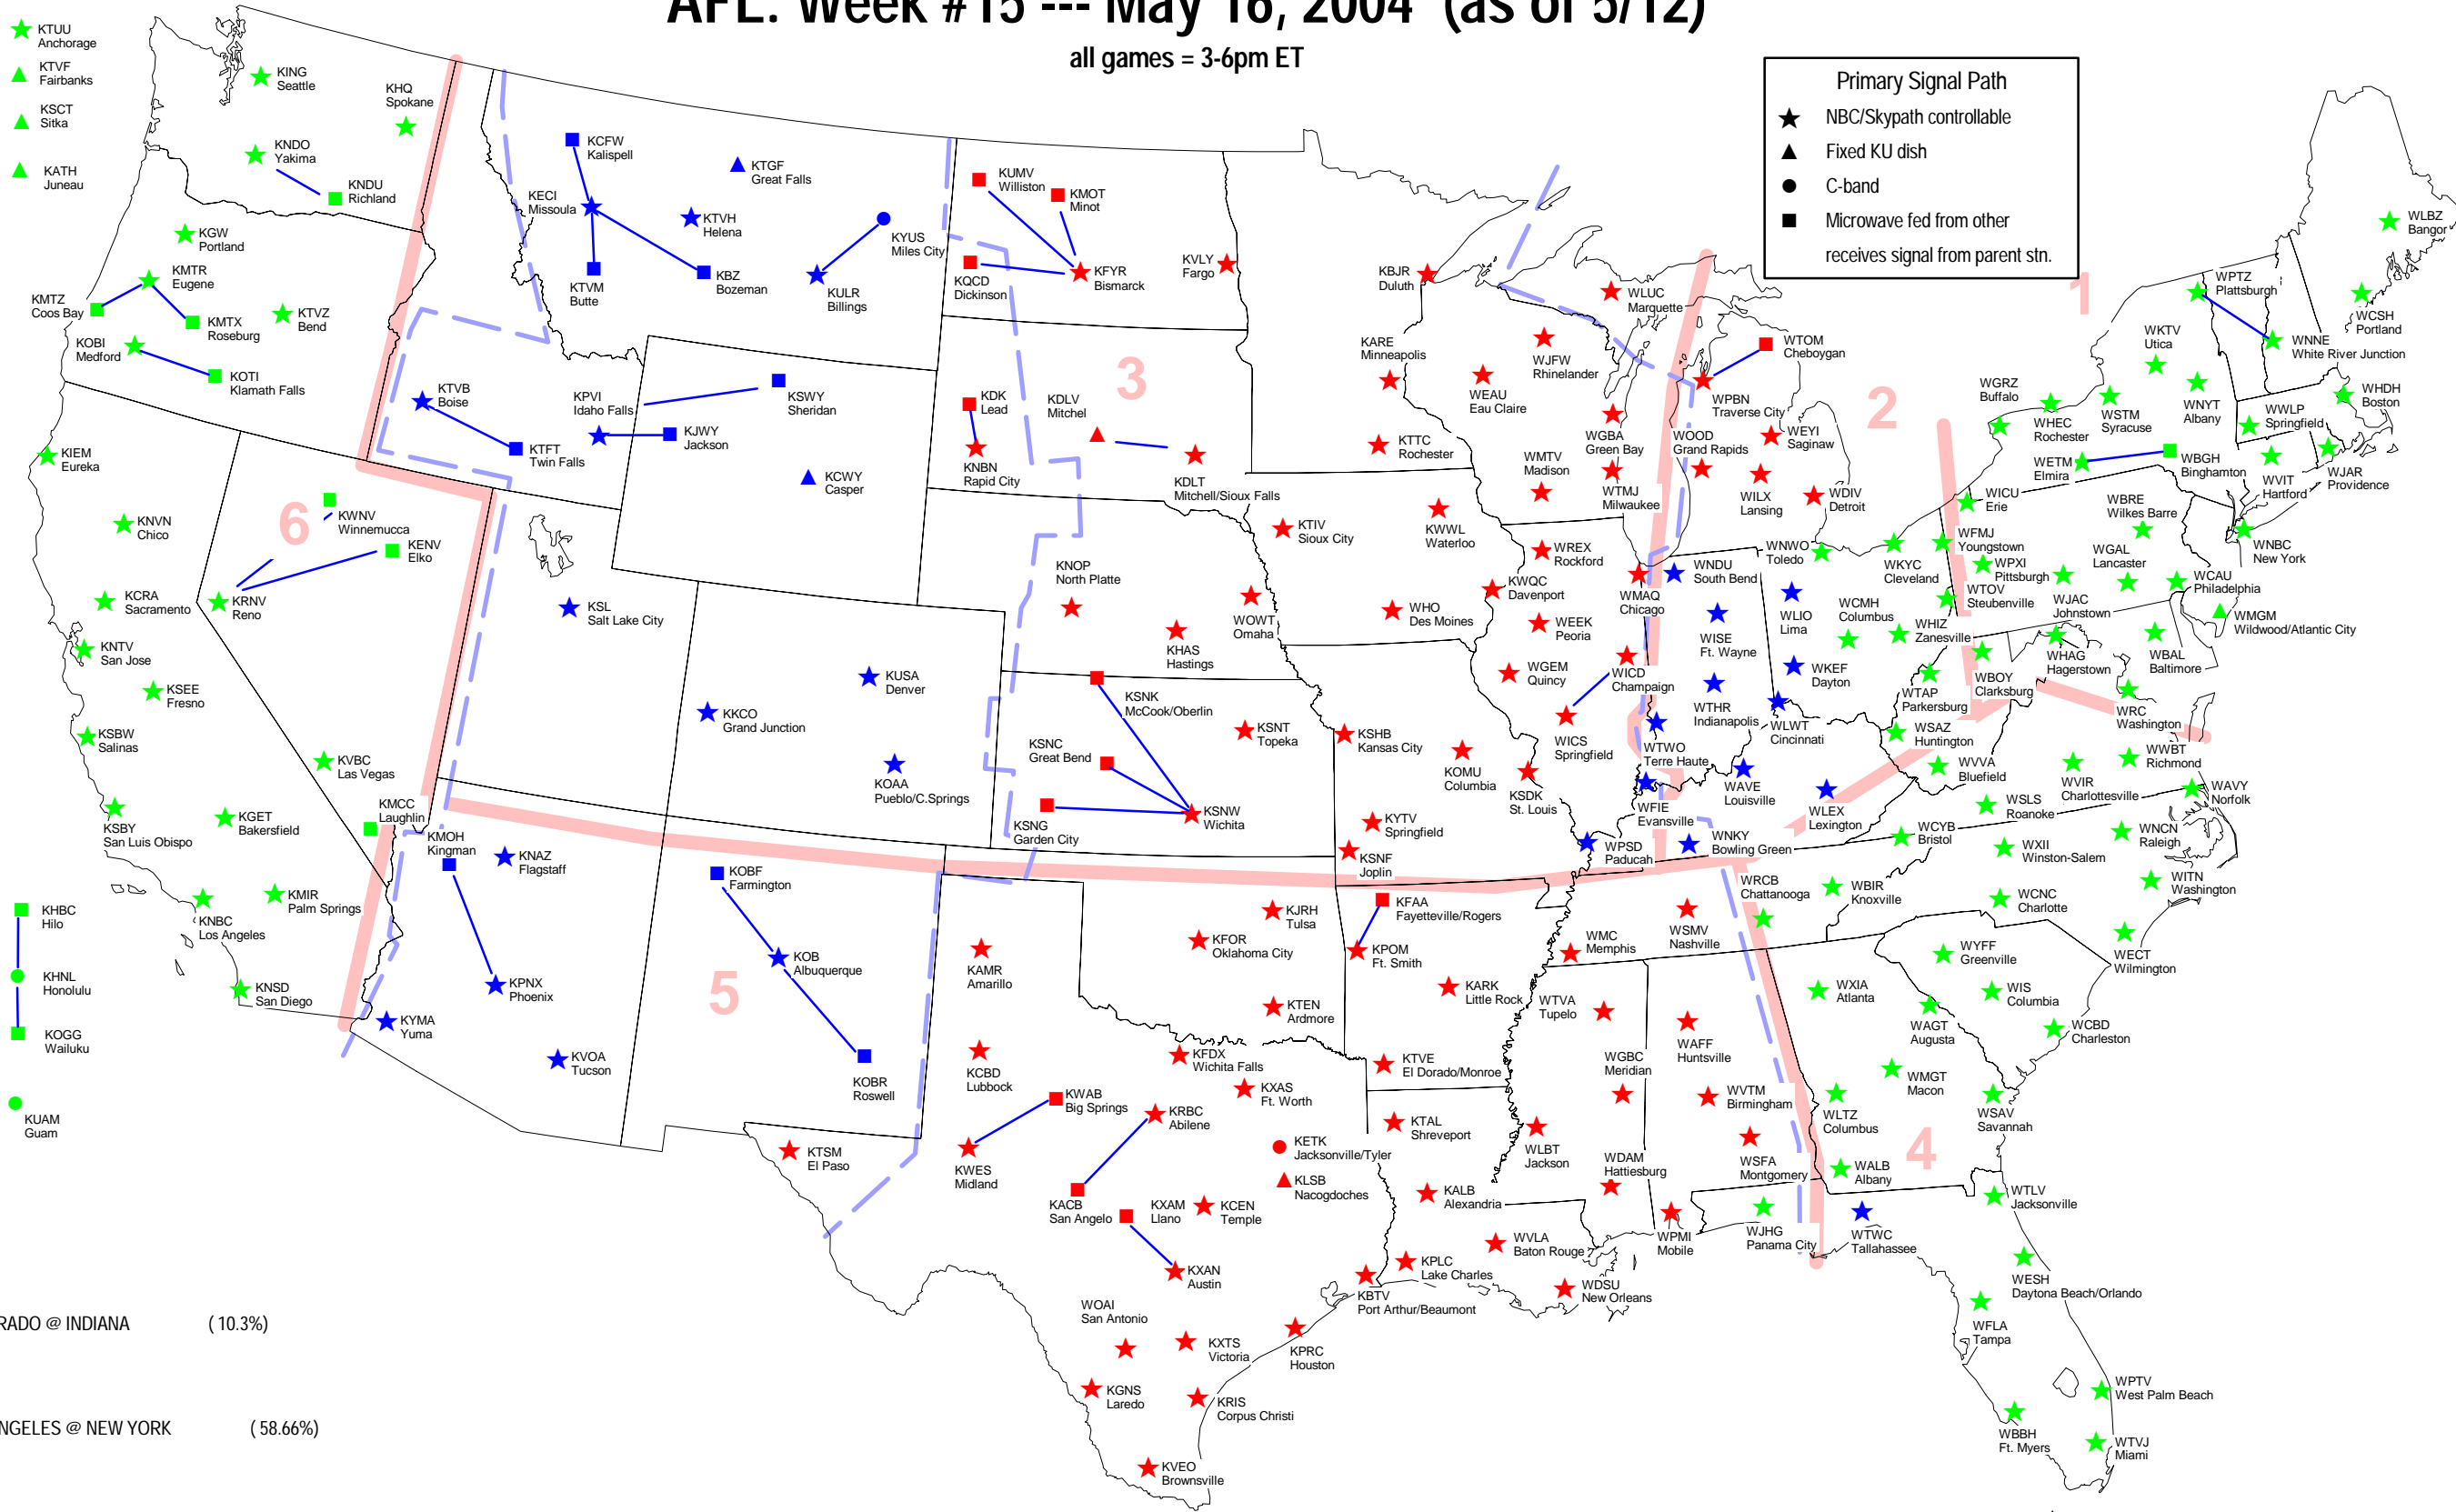

# AFL: Week #15 --- May 16, 2004 (as of 5/12)

all games = 3-6pm ET

**Primary Signal Path**

- ★ NBC/Skypath controllable
- ▲ Fixed KU dish
- C-band
- Microwave fed from other receives signal from parent stn.

- COLORADO @ INDIANA (10.3%)
- LOS ANGELES @ NEW YORK (58.66%)
- DALLAS @ CHICAGO (31.271%)