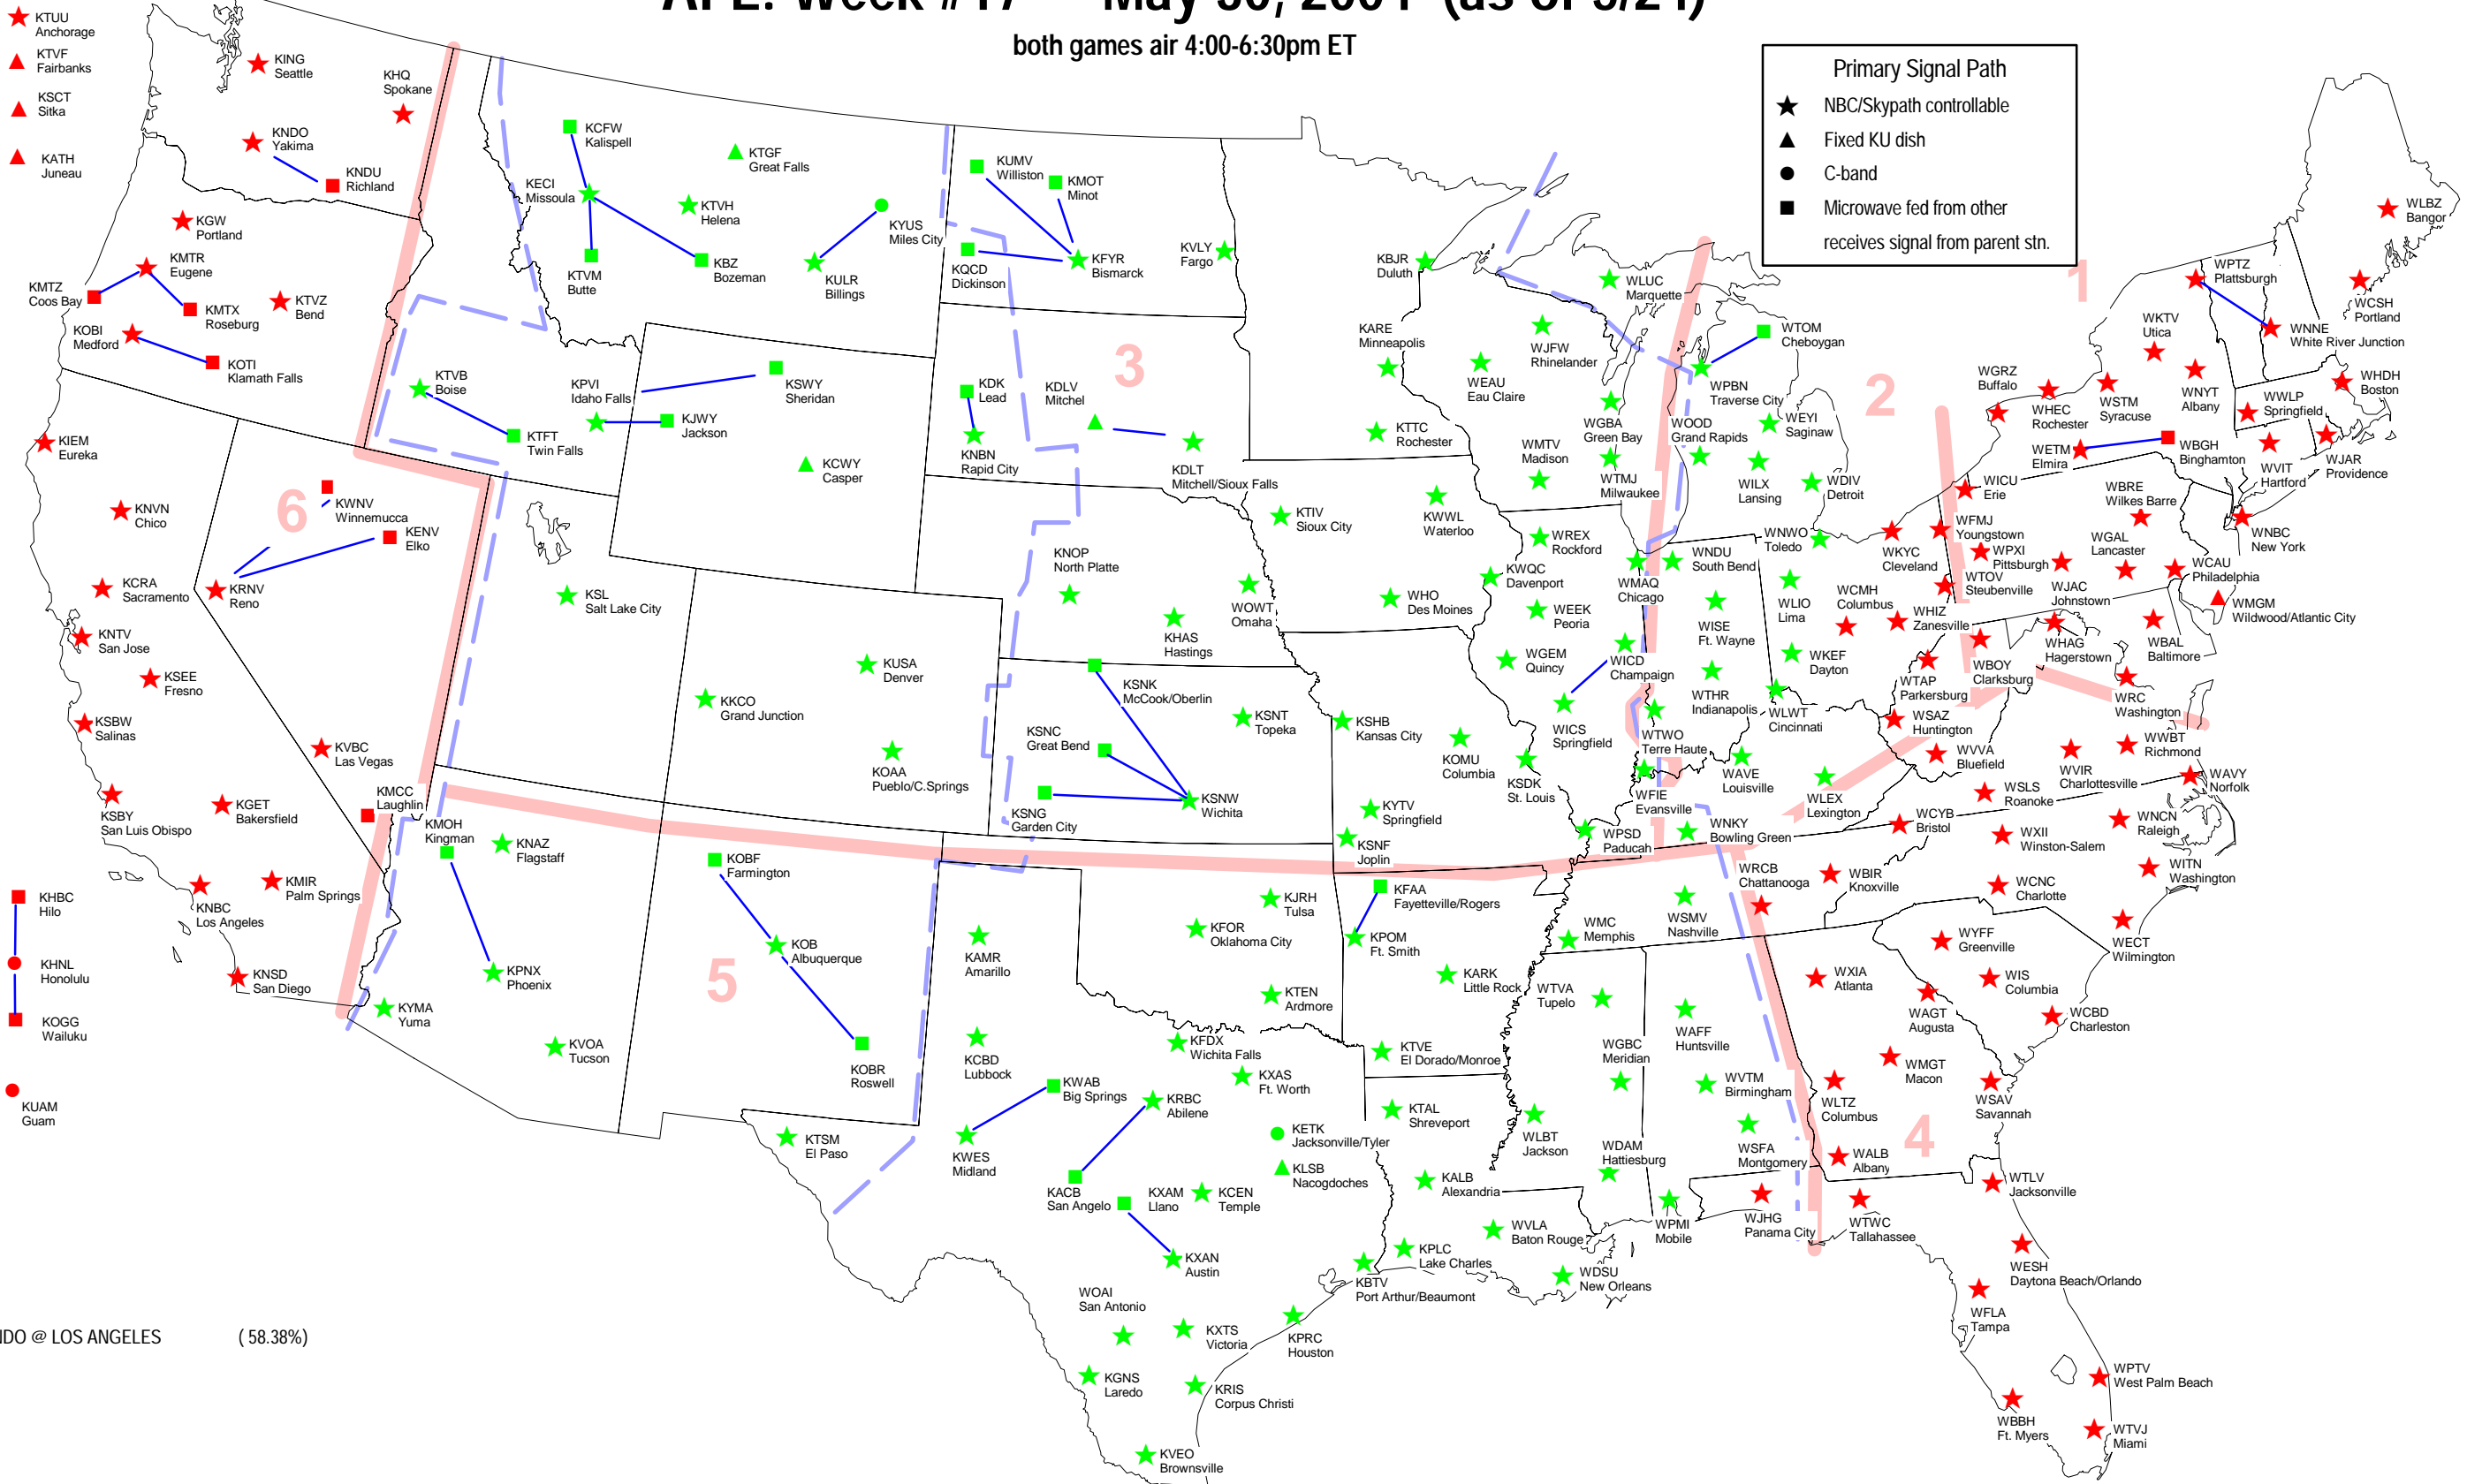

# AFL: Week #17 --- May 30, 2004 (as of 5/24)

both games air 4:00-6:30pm ET

**Primary Signal Path**

- ★ NBC/Skypath controllable
- ▲ Fixed KU dish
- C-band
- Microwave fed from other receives signal from parent stn.

● ORLANDO @ LOS ANGELES (58.38%)

● CHICAGO @ COLORADO (41.851%)