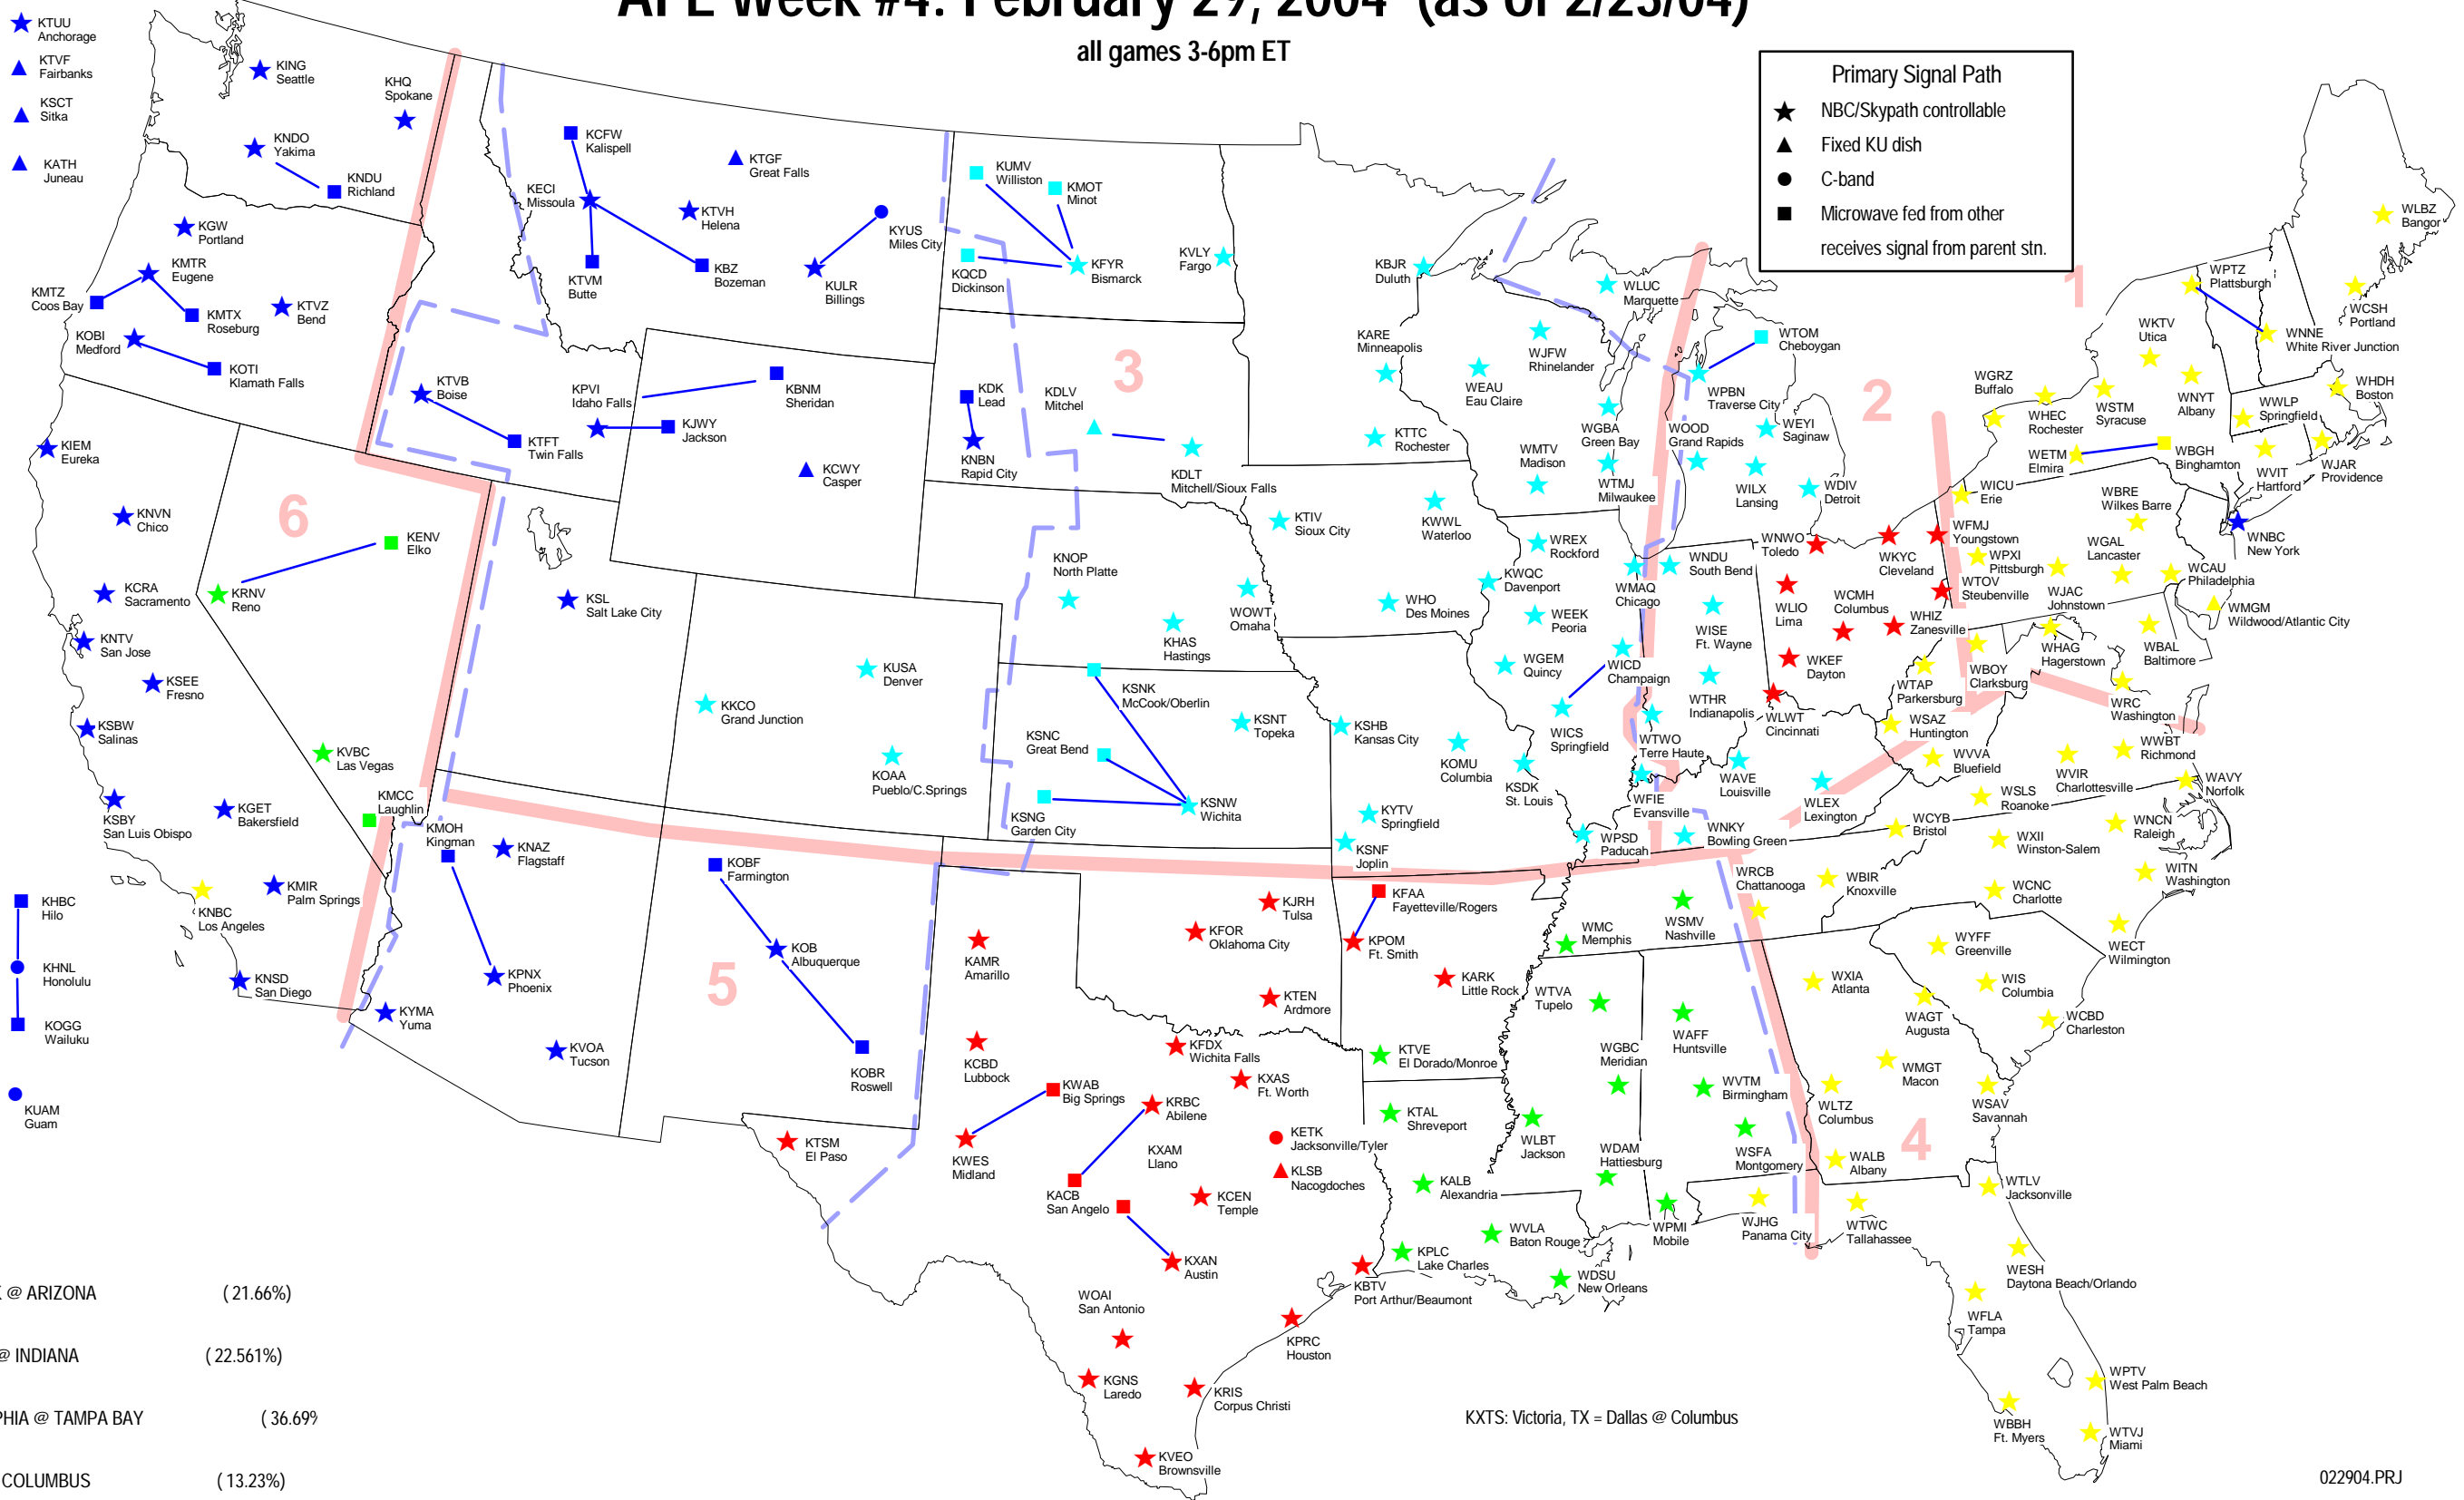

# AFL Week #4: February 29, 2004 (as of 2/23/04)

all games 3-6pm ET

**Primary Signal Path**

- ★ NBC/Skypath controllable
- ▲ Fixed KU dish
- C-band
- Microwave fed from other receives signal from parent stn.

- NEW YORK @ ARIZONA (21.66%)
- CHICAGO @ INDIANA (22.561%)
- PHILADELPHIA @ TAMPA BAY (36.69%)
- DALLAS @ COLUMBUS (13.23%)
- NEW ORLEANS @ LAS VEGAS (6.09%)