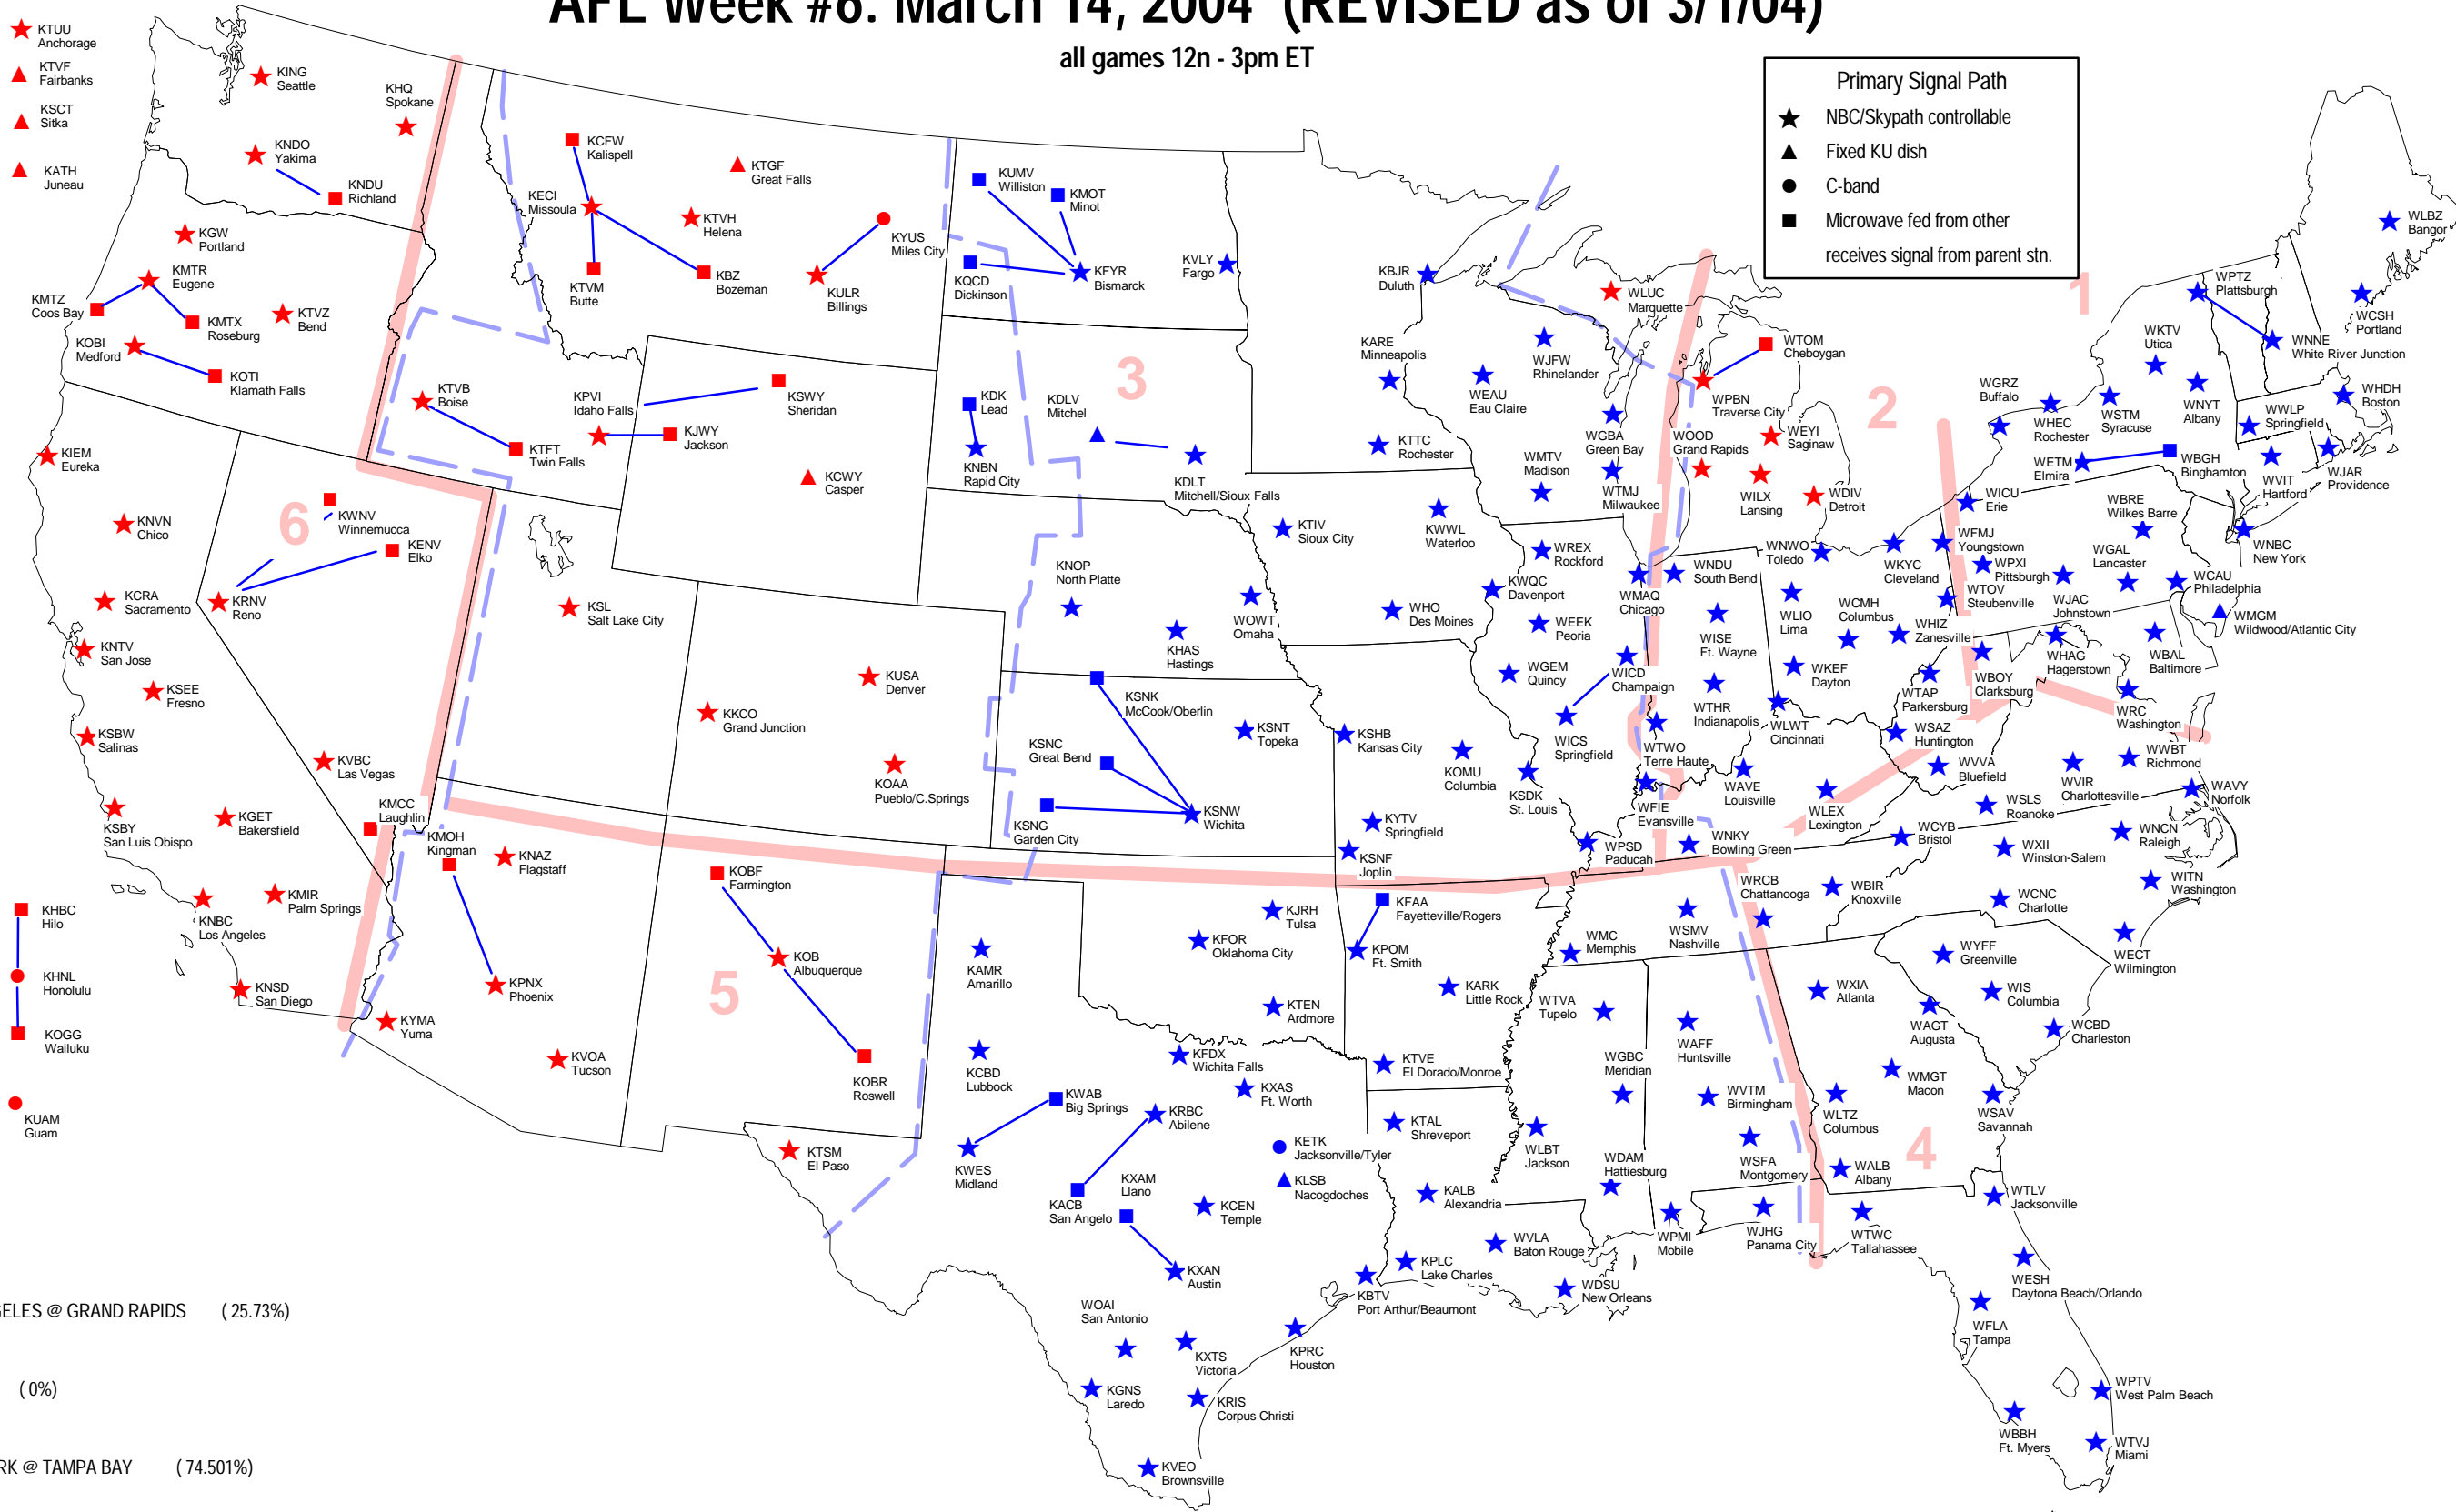

# AFL Week #6: March 14, 2004 (REVISED as of 3/1/04)

all games 12n - 3pm ET

**Primary Signal Path**

- ★ NBC/Skypath controllable
- ▲ Fixed KU dish
- C-band
- Microwave fed from other receives signal from parent stn.

- LOS ANGELES @ GRAND RAPIDS (25.73%)
- (0%)
- NEW YORK @ TAMPA BAY (74.501%)
- (0%)