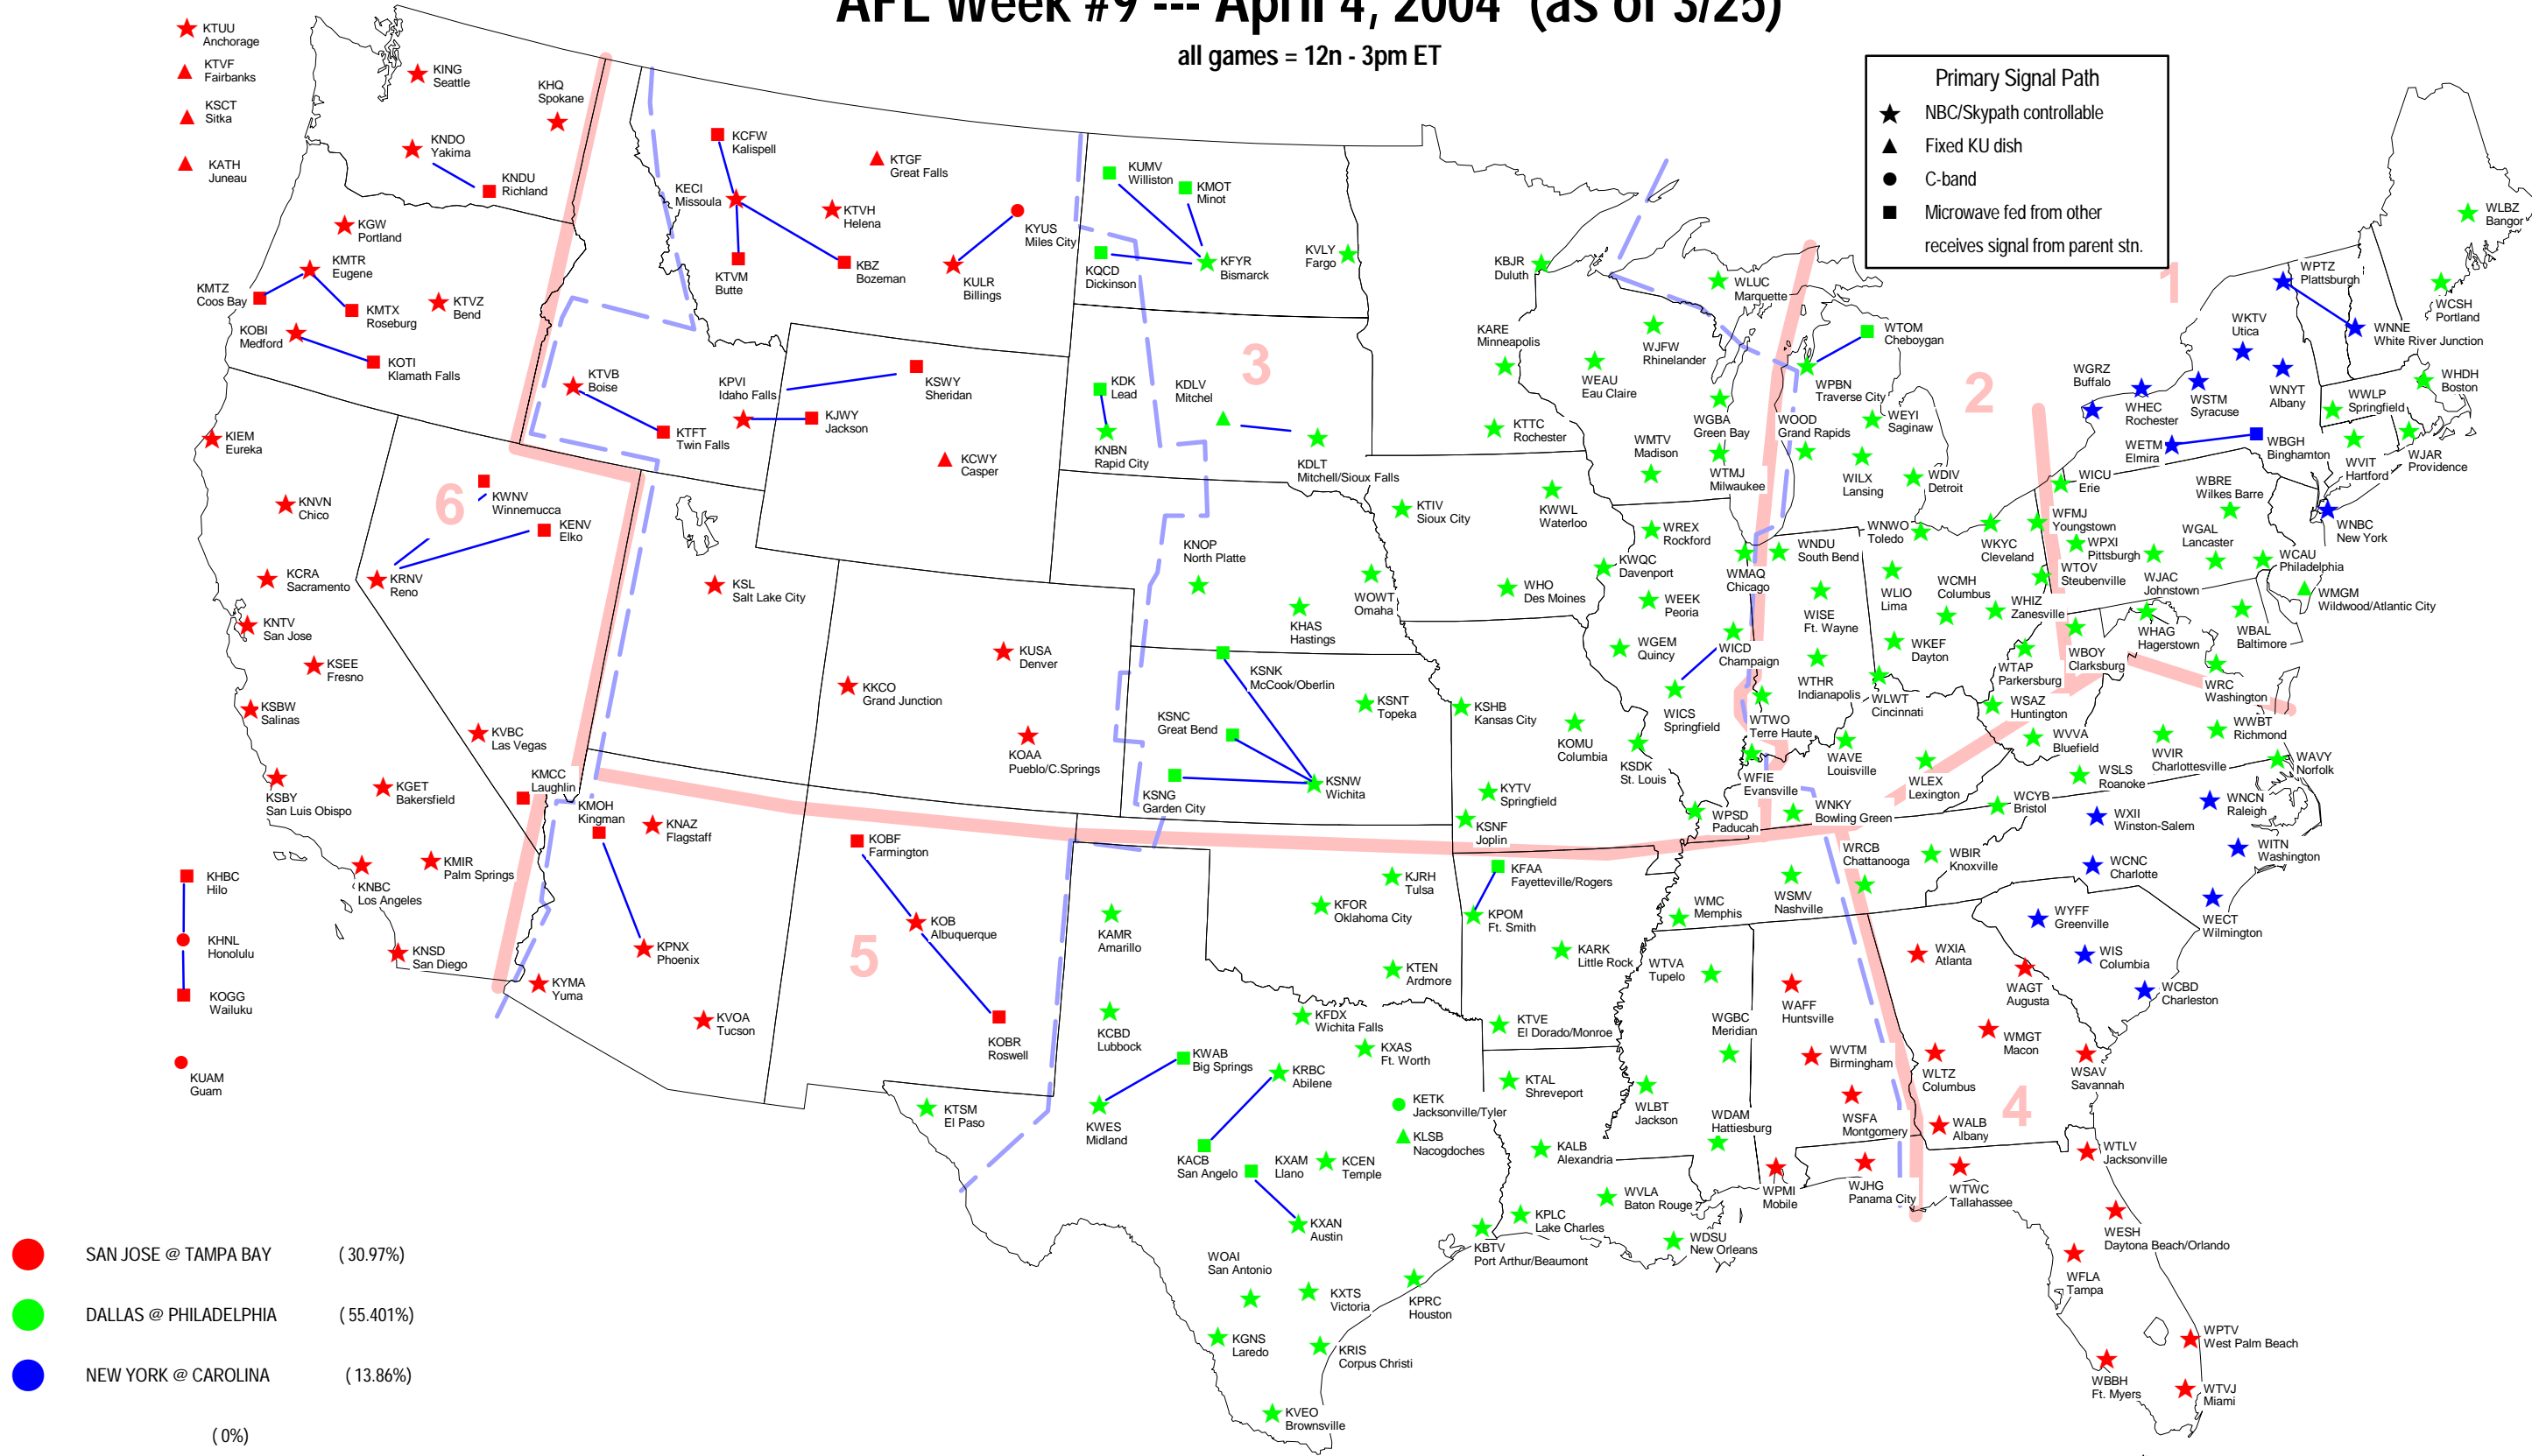

AFL Week #9 --- April 4, 2004 (as of 3/25)

all games = 12n - 3pm ET

Primary Signal Path

- ★ NBC/Skypath controllabile
- ▲ Fixed KU dish
- C-band
- Microwave fed from other receives signal from parent stn.

- SAN JOSE @ TAMPA BAY (30.97%)
- DALLAS @ PHILADELPHIA (55.401%)
- NEW YORK @ CAROLINA (13.86%)
- (0%)
- (0%)