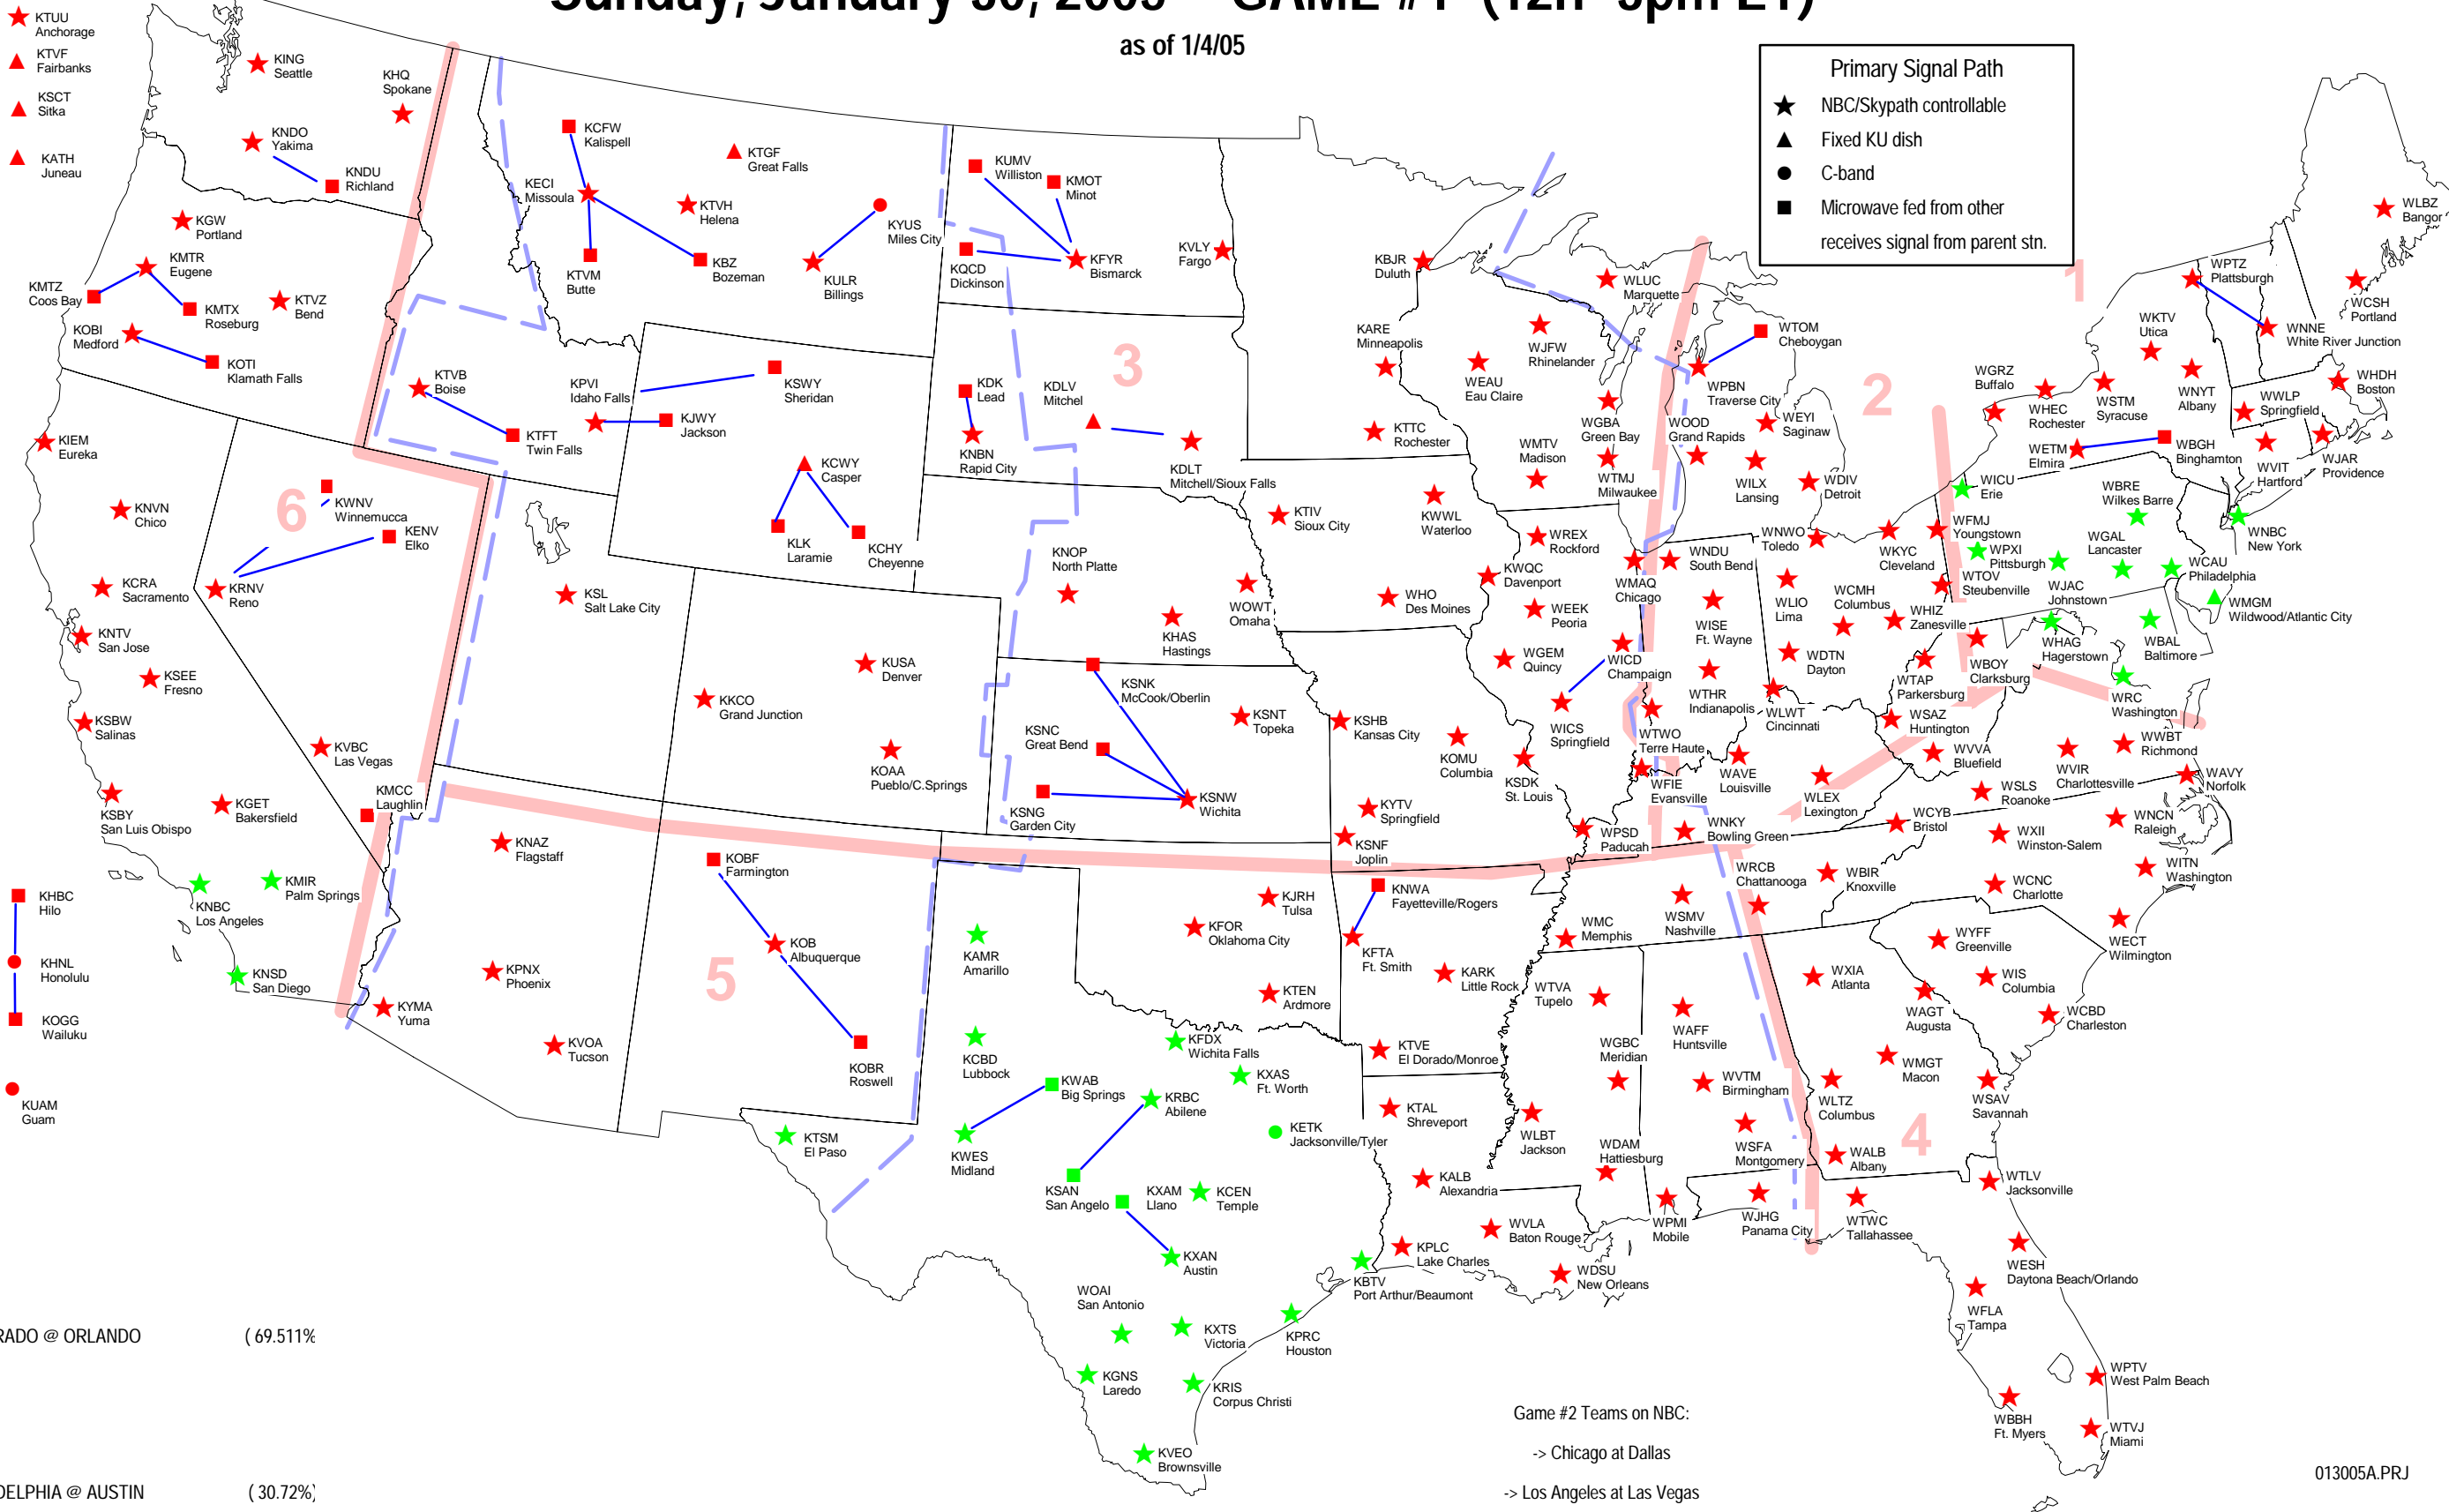

Sunday, January 30, 2005 -- GAME #1 (12n- 3pm ET)

as of 1/4/05

Primary Signal Path

- ★ NBC/Skypath controllable
- ▲ Fixed KU dish
- C-band
- Microwave fed from other receives signal from parent stn.

- COLORADO @ ORLANDO (69.511%)
- PHILADELPHIA @ AUSTIN (30.72%)

Game #2 Teams on NBC:
 -> Chicago at Dallas
 -> Los Angeles at Las Vegas