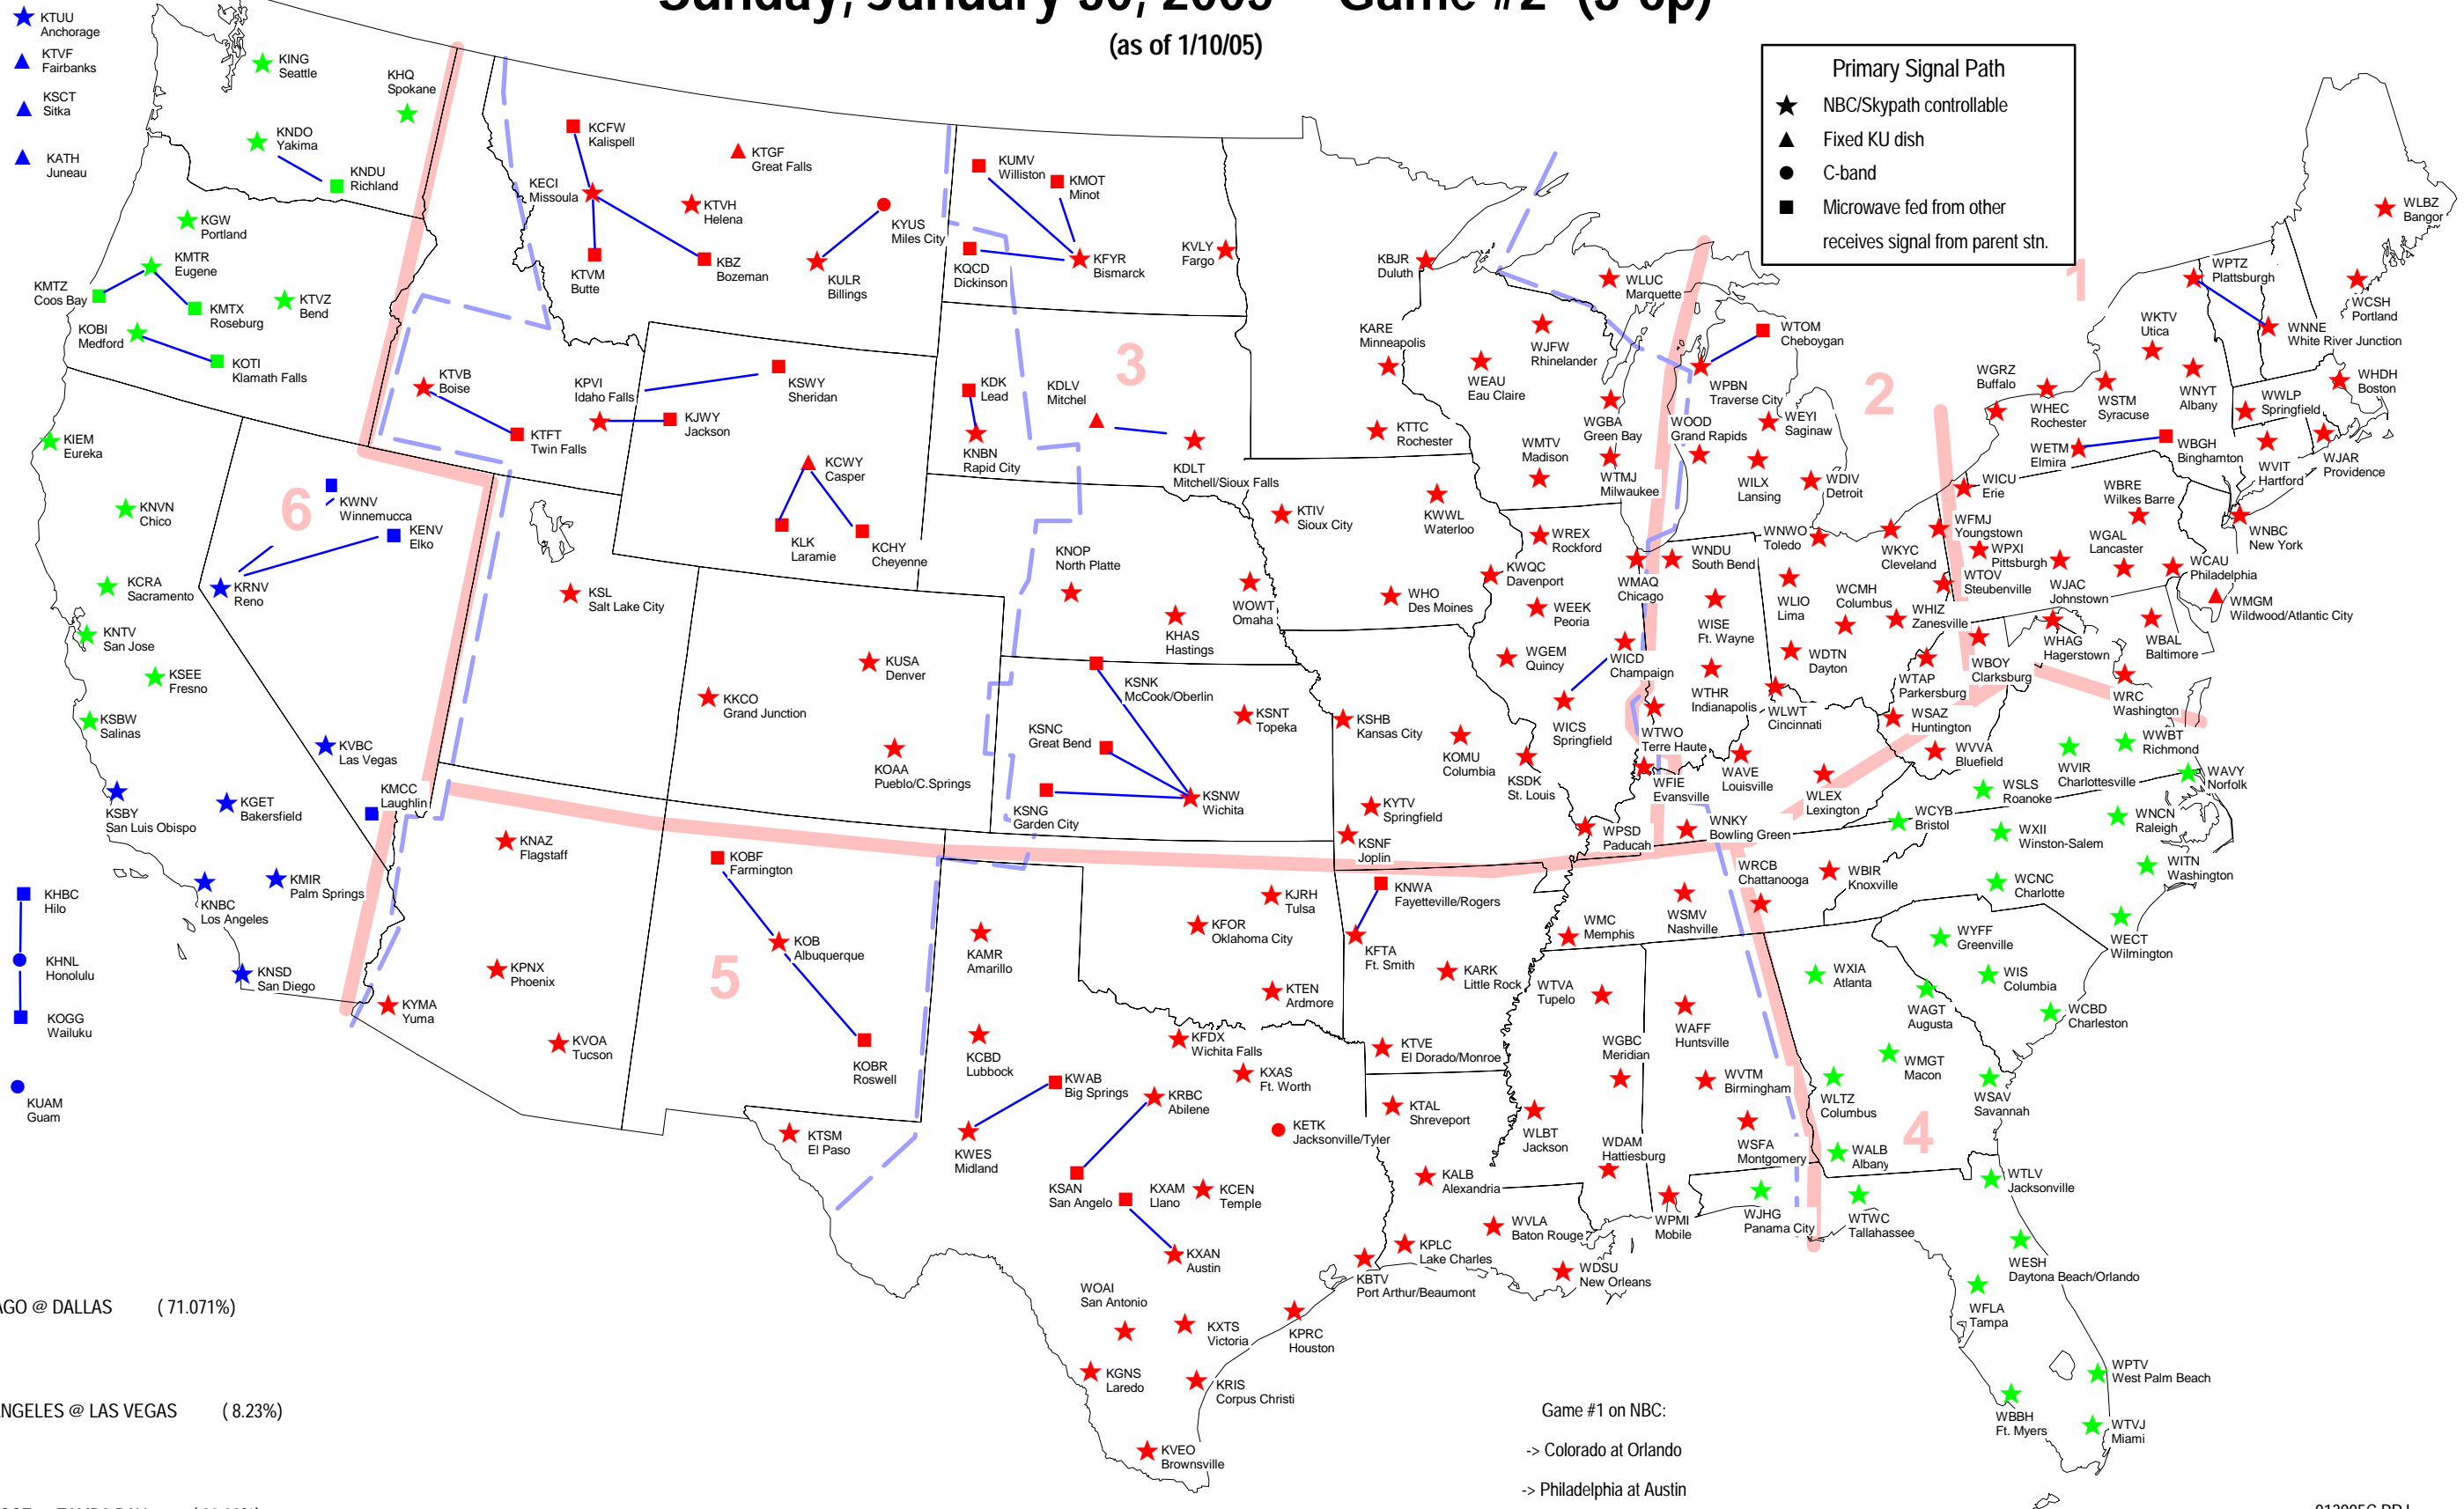

# Sunday, January 30, 2005 -- Game #2 (3-6p)

(as of 1/10/05)

**Primary Signal Path**

- ★ NBC/Skypath controllable
- ▲ Fixed KU dish
- C-band
- Microwave fed from other receives signal from parent stn.

- CHICAGO @ DALLAS (71.071%)
- LOS ANGELES @ LAS VEGAS (8.23%)
- SAN JOSE @ TAMPA BAY (20.93%)

Game #1 on NBC:  
 -> Colorado at Orlando  
 -> Philadelphia at Austin