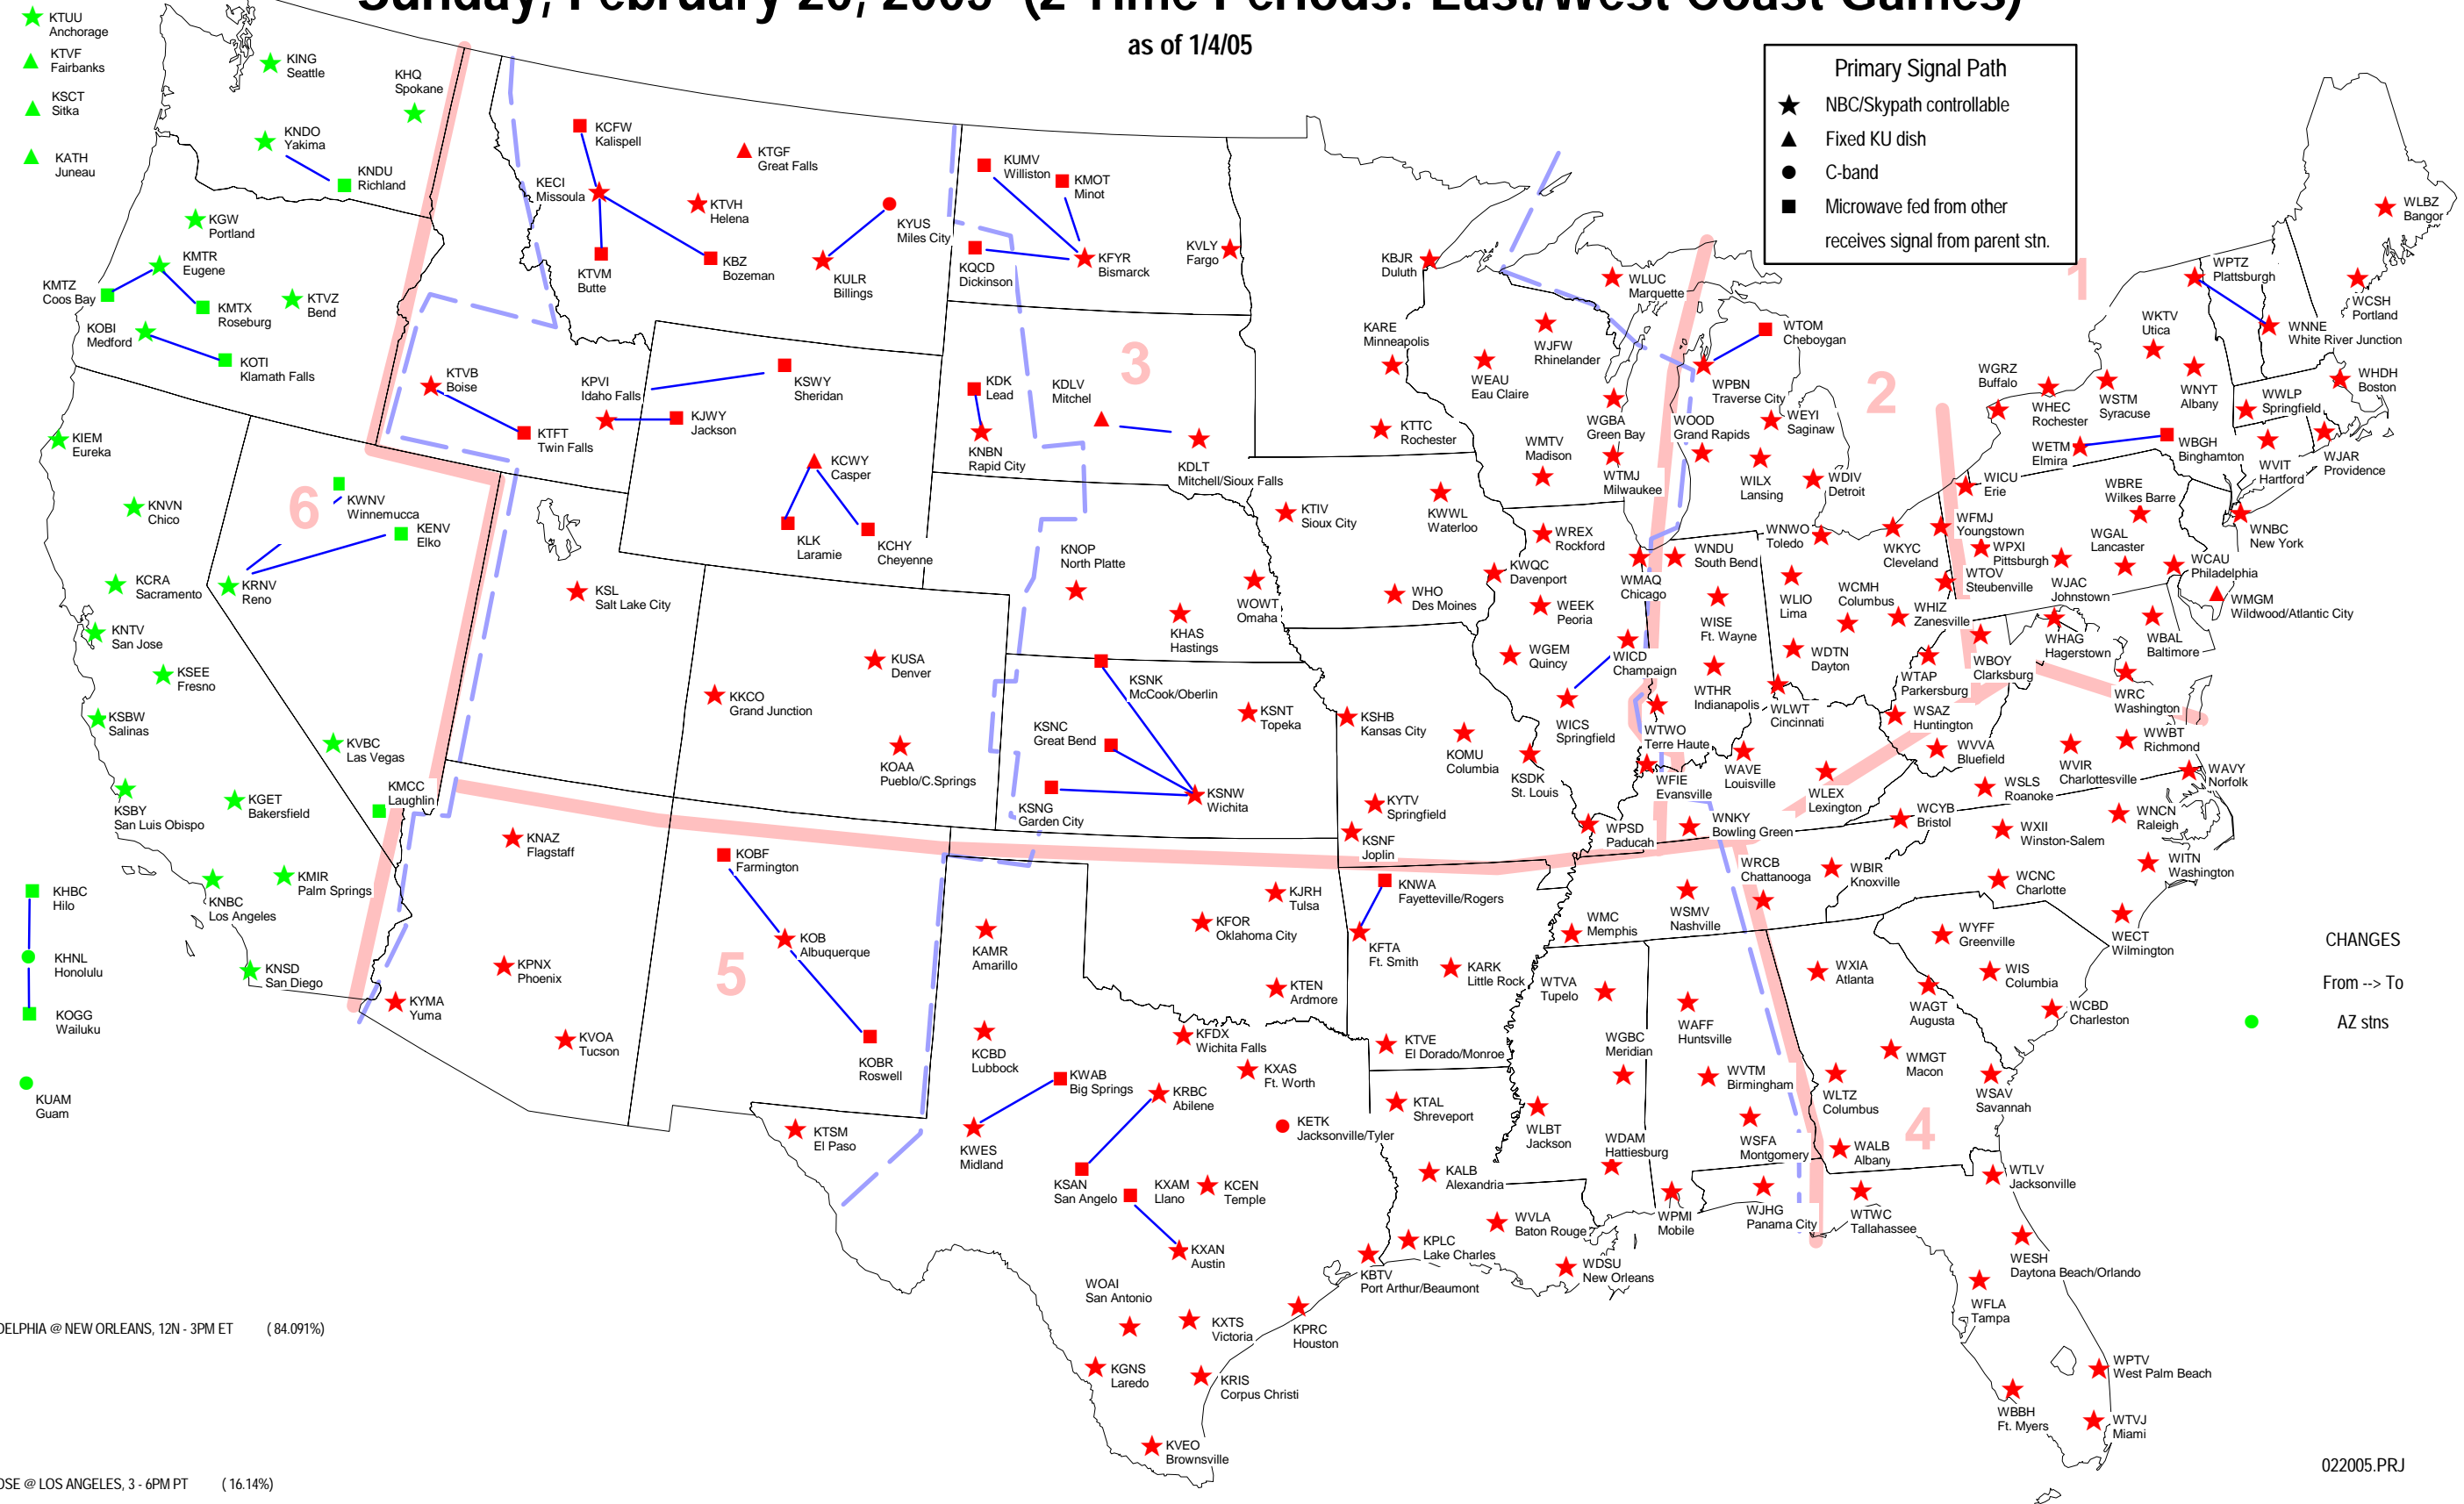

Sunday, February 20, 2005 (2 Time Periods: East/West Coast Games)

as of 1/4/05

Primary Signal Path

- ★ NBC/Skypath controllable
- ▲ Fixed KU dish
- C-band
- Microwave fed from other receives signal from parent stn.

● PHILADELPHIA @ NEW ORLEANS, 12N - 3PM ET (84.091%)

● SAN JOSE @ LOS ANGELES, 3 - 6PM PT (16.14%)