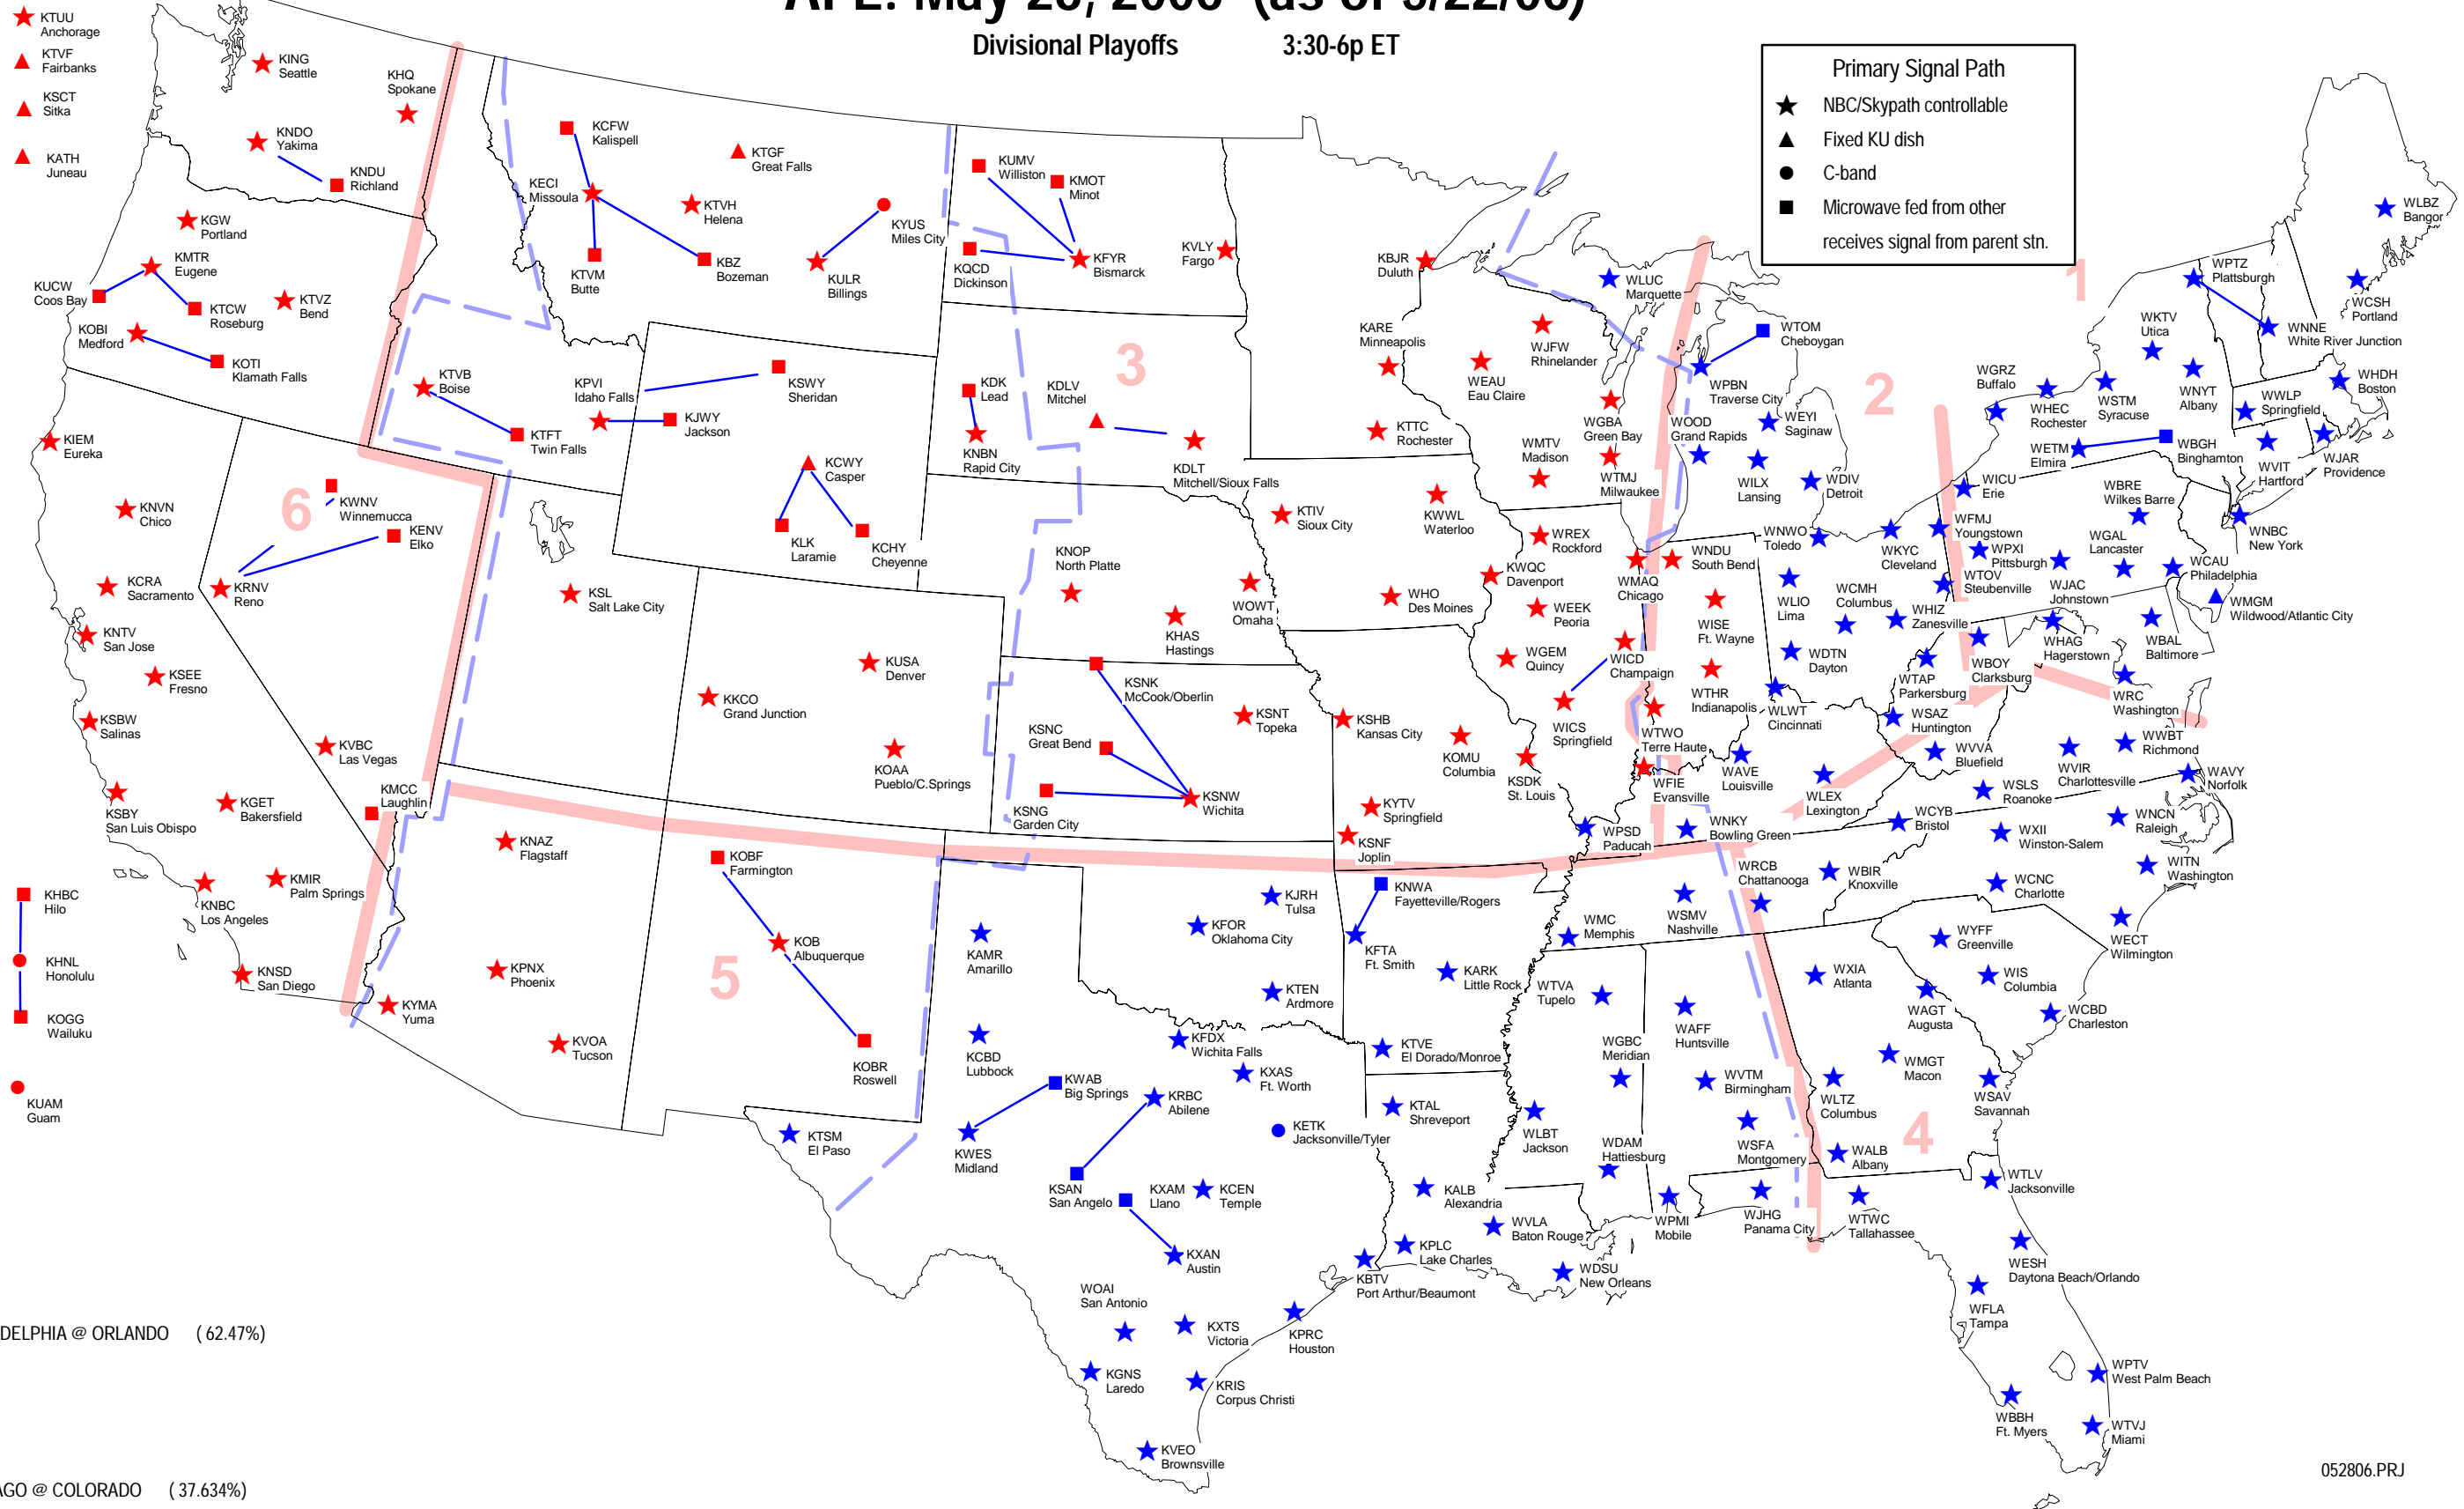

AFL: May 28, 2006 (as of 5/22/06)

Divisional Playoffs 3:30-6p ET

Primary Signal Path

- ★ NBC/Skypath controllable
- ▲ Fixed KU dish
- C-band
- Microwave fed from other receives signal from parent stn.

● PHILADELPHIA @ ORLANDO (62.47%)

● CHICAGO @ COLORADO (37.634%)