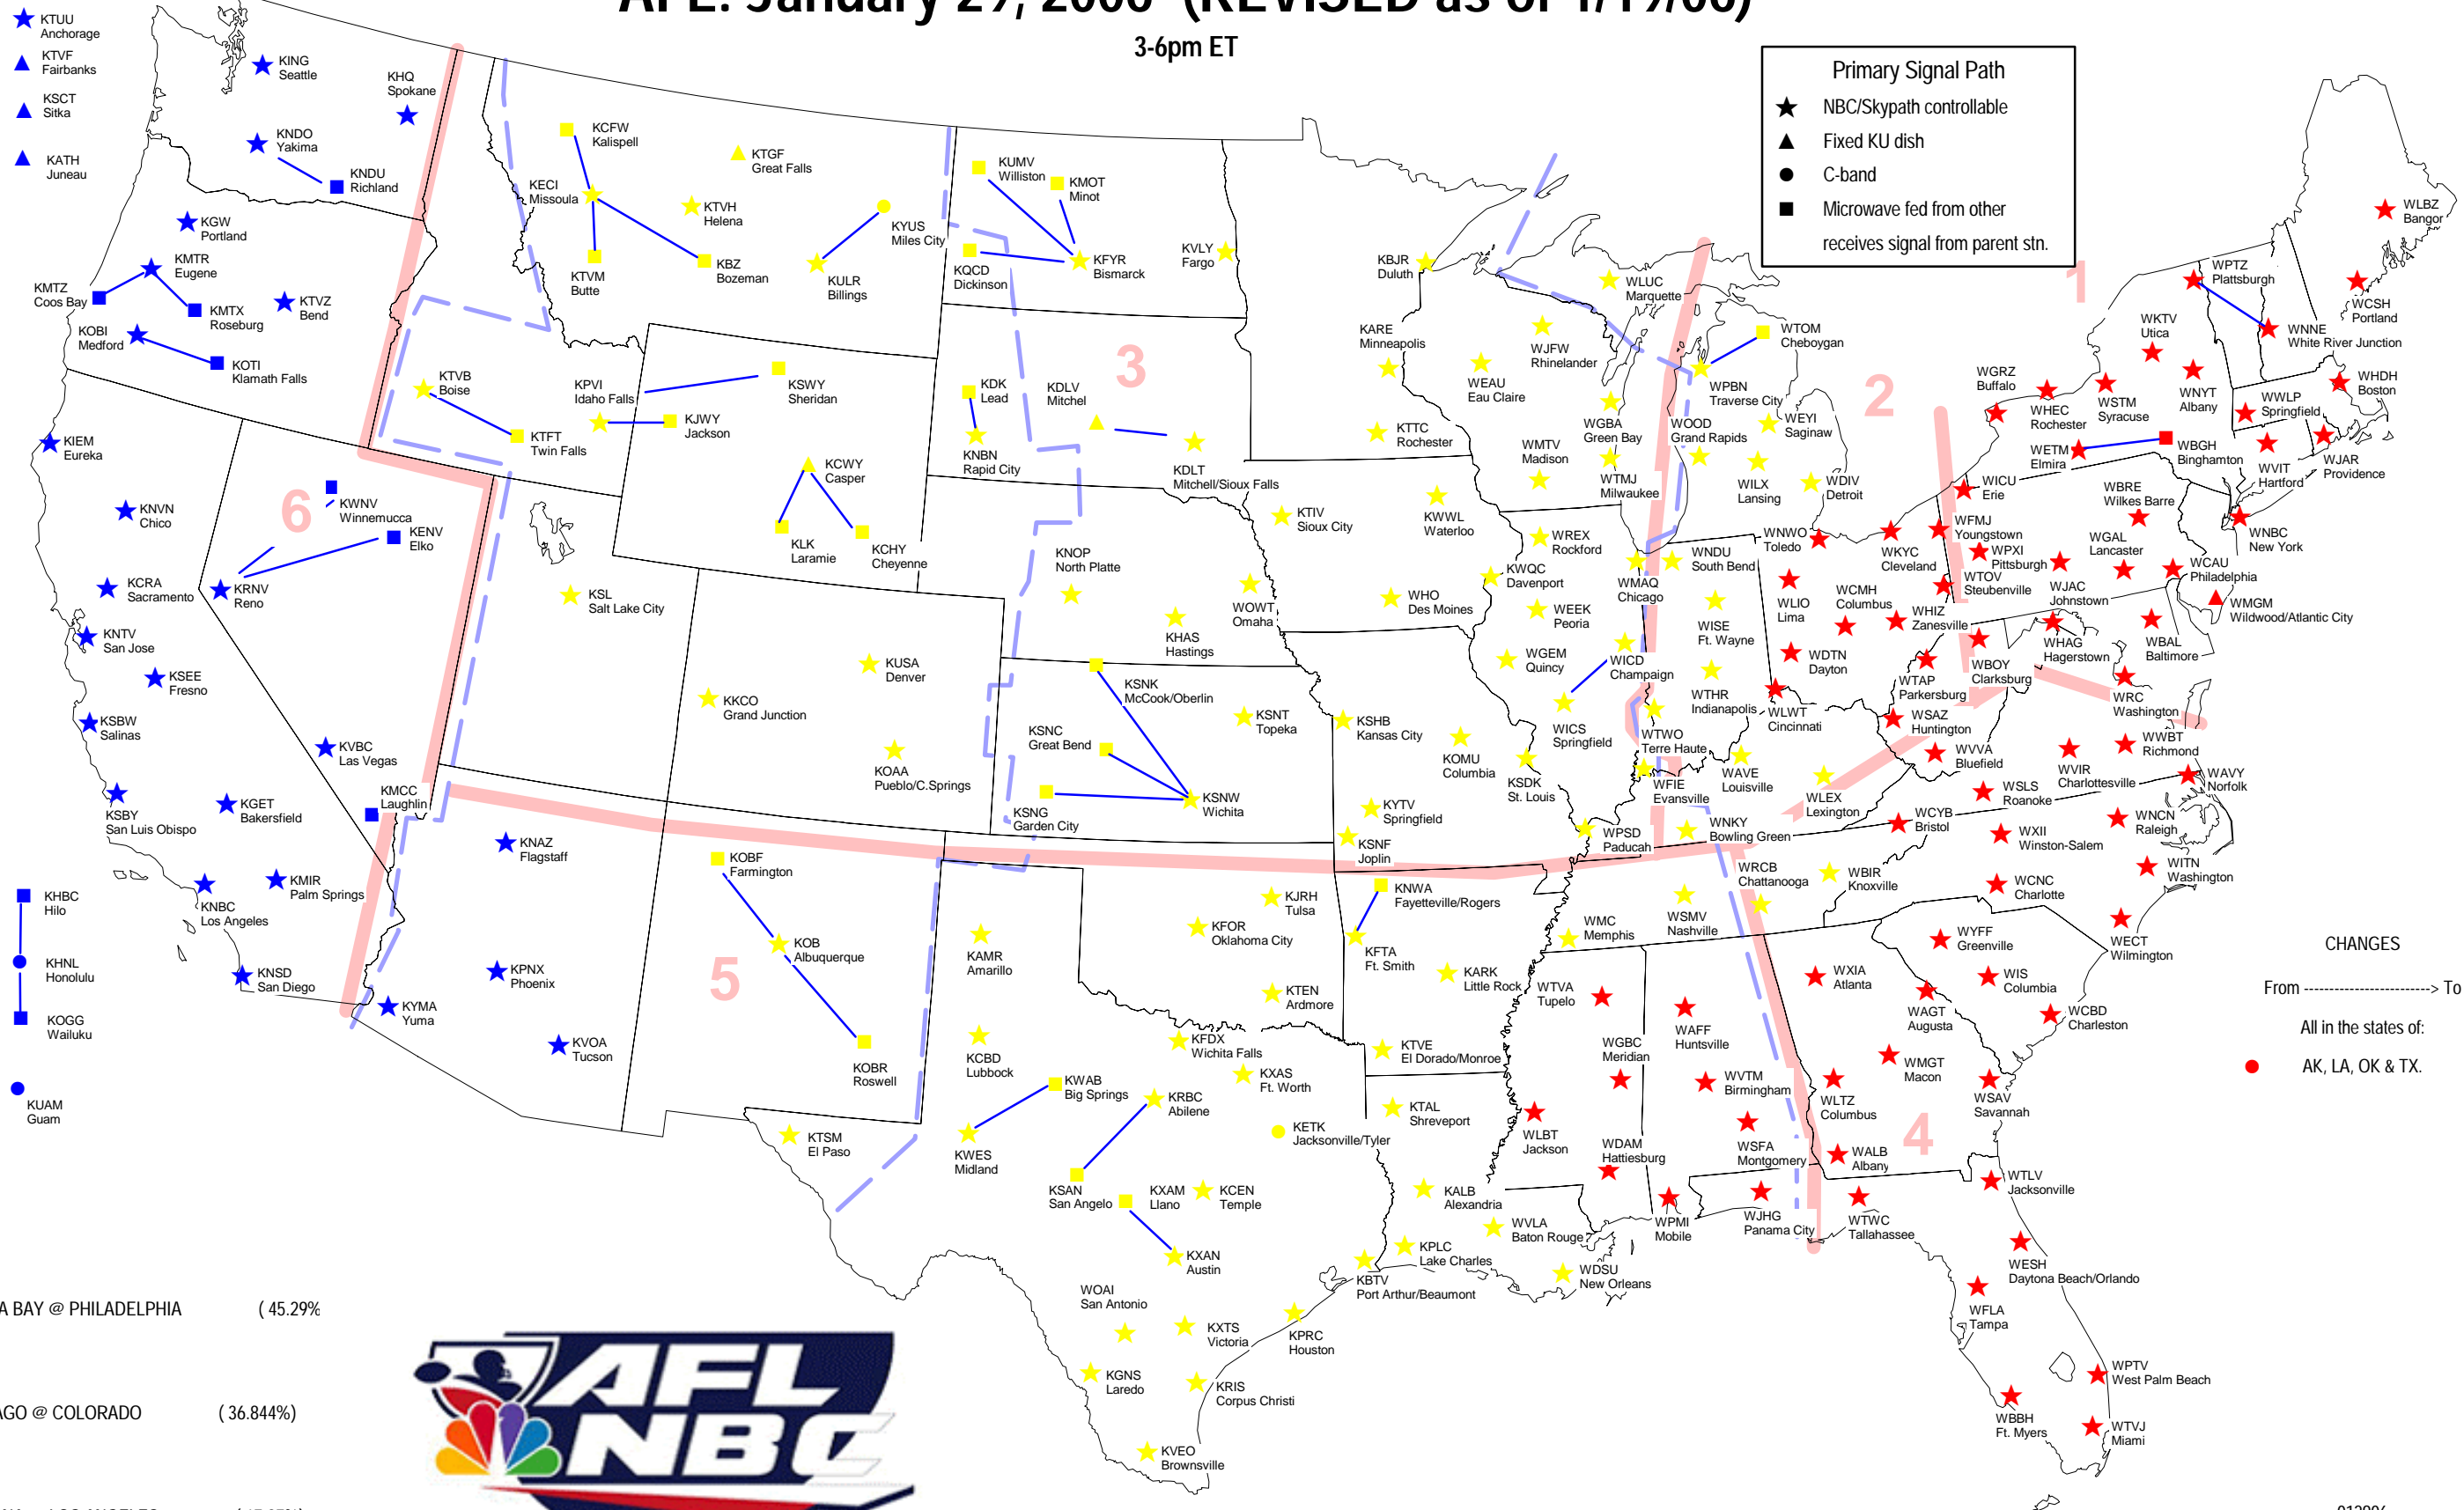

AFL: January 29, 2006 (REVISED as of 1/19/06)

3-6pm ET

Primary Signal Path

- ★ NBC/Skypath controllable
- ▲ Fixed KU dish
- C-band
- Microwave fed from other receives signal from parent stn.

- TAMPA BAY @ PHILADELPHIA (45.29%)
- CHICAGO @ COLORADO (36.844%)
- ARIZONA @ LOS ANGELES (17.97%)