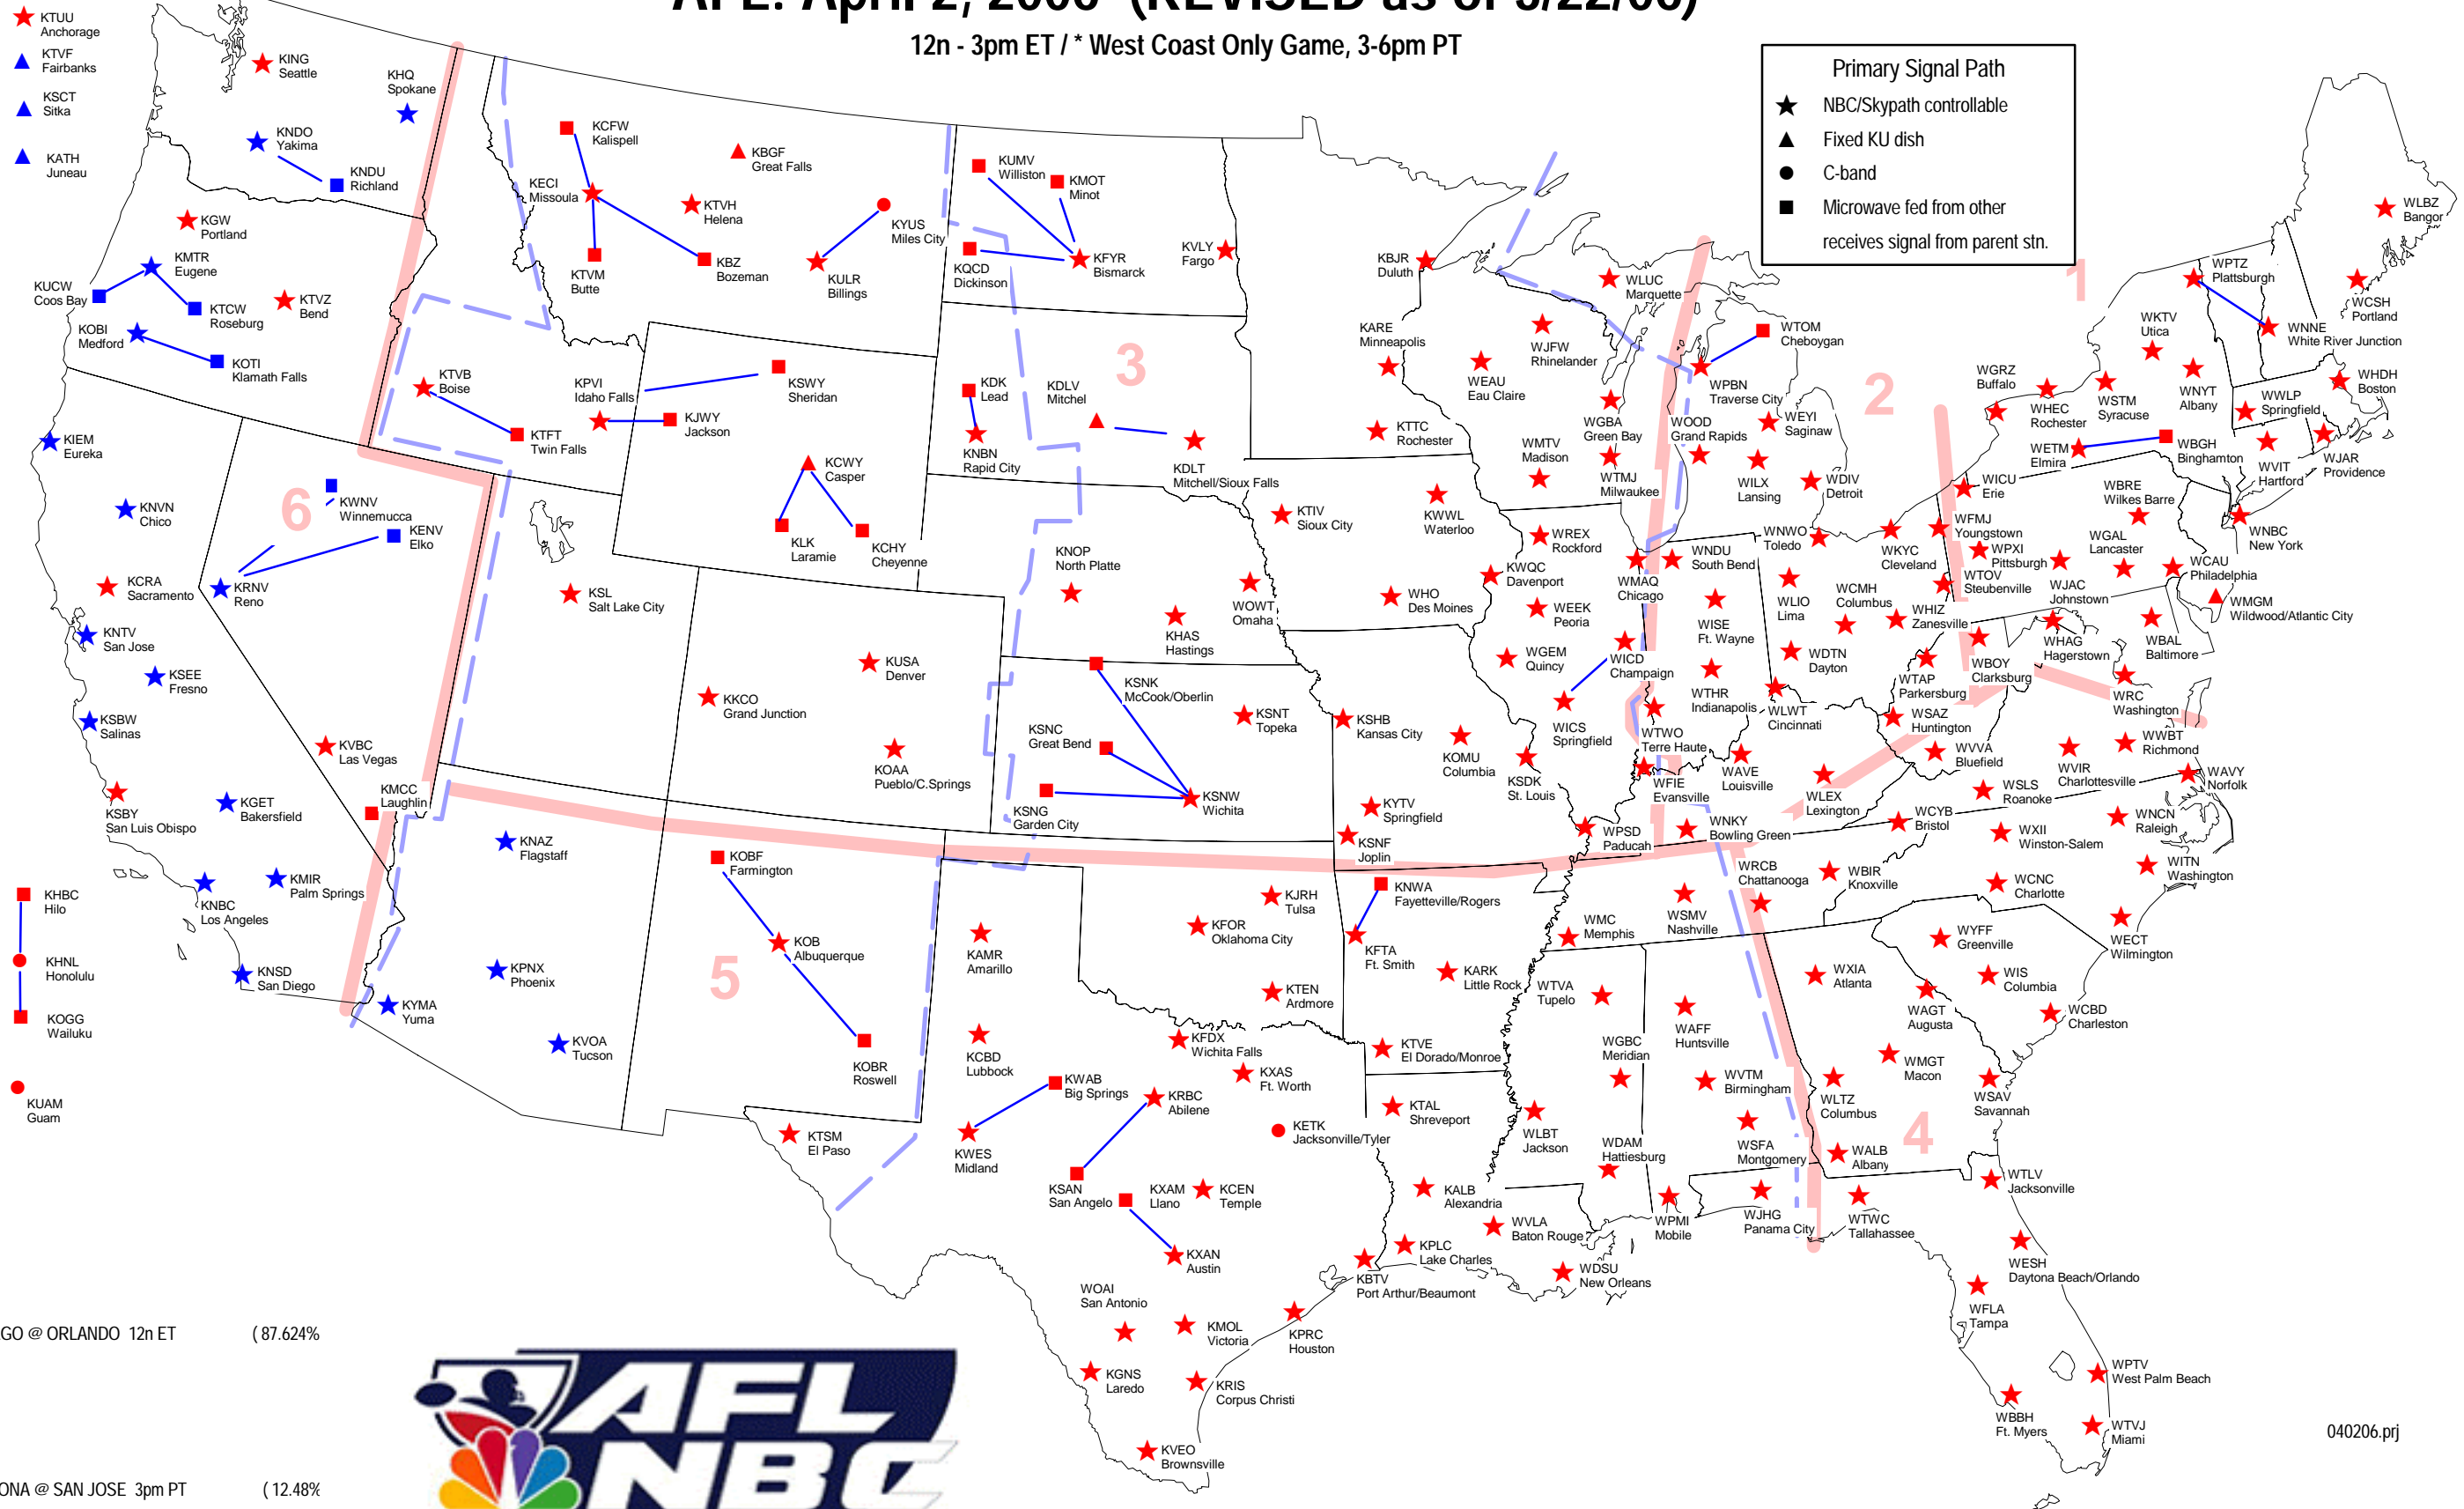

AFL: April 2, 2006 (REVISED as of 3/22/06)

12n - 3pm ET / * West Coast Only Game, 3-6pm PT

Primary Signal Path

- ★ NBC/Skypath controllable
- ▲ Fixed KU dish
- C-band
- Microwave fed from other receives signal from parent stn.

● CHICAGO @ ORLANDO 12n ET (87.624%)

● * ARIZONA @ SAN JOSE 3pm PT (12.48%)