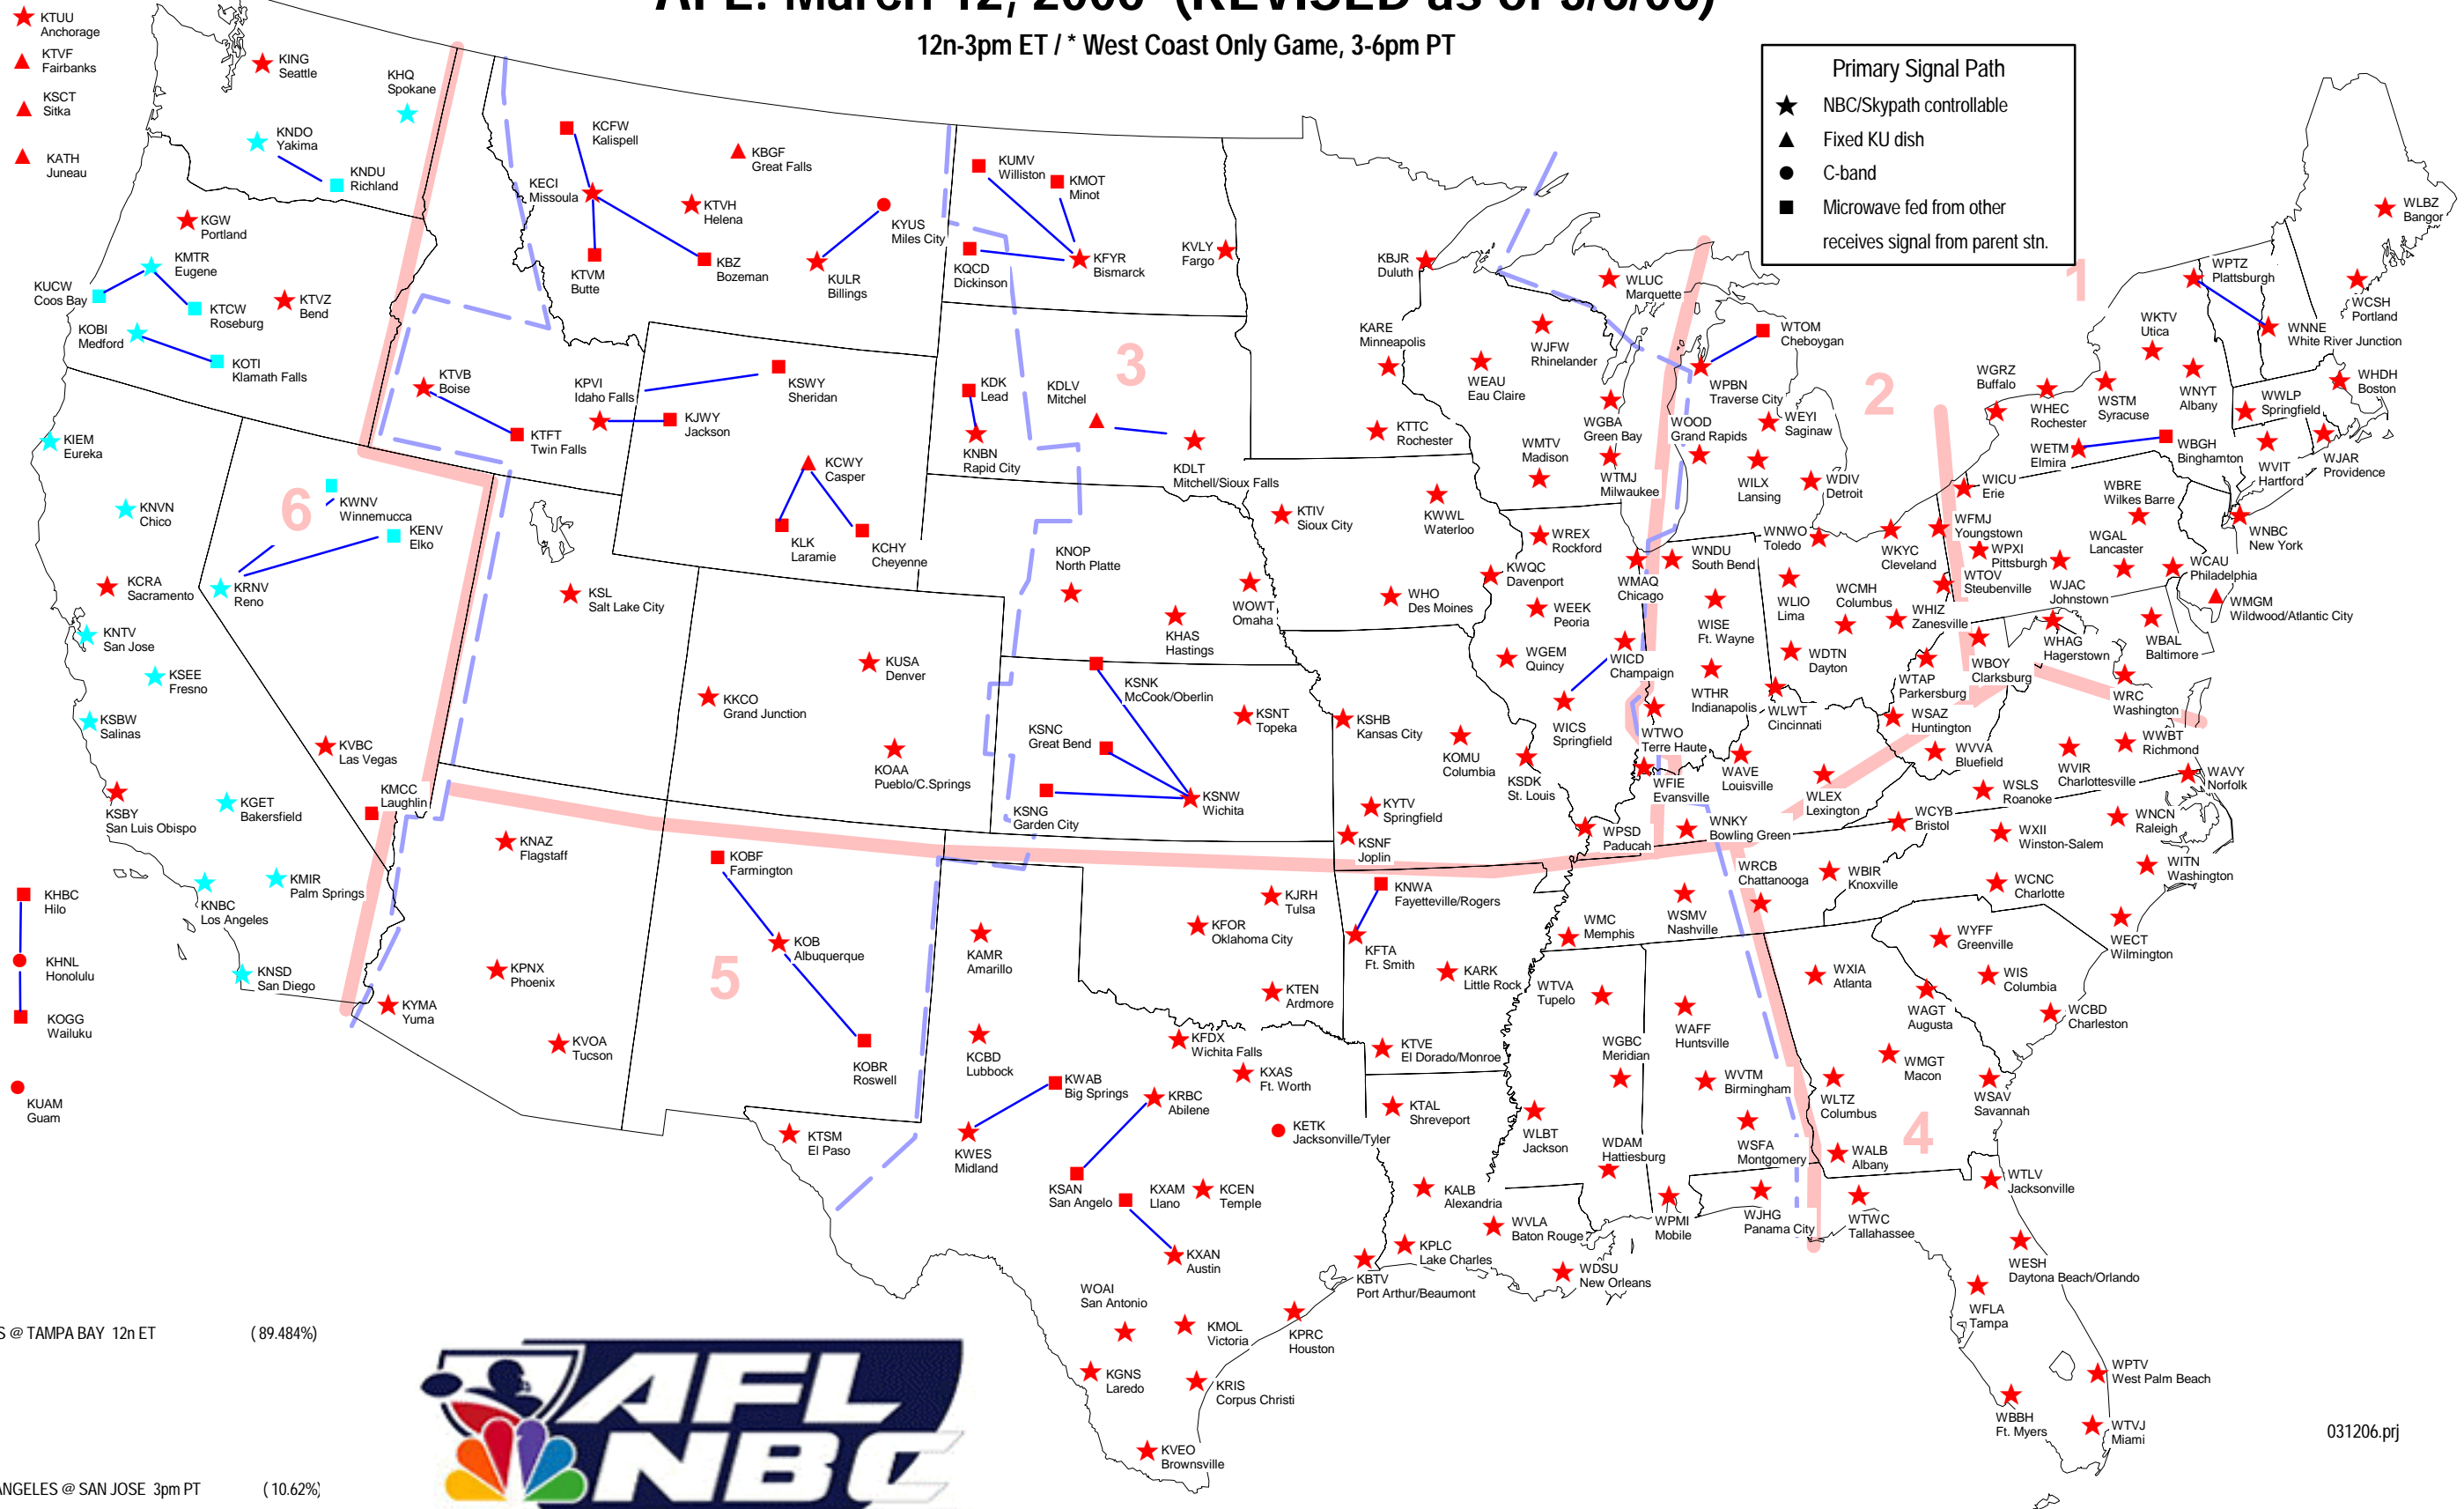

AFL: March 12, 2006 (REVISED as of 3/6/06)

12n-3pm ET / * West Coast Only Game, 3-6pm PT

Primary Signal Path

- ★ NBC/Skypath controllable
- ▲ Fixed KU dish
- C-band
- Microwave fed from other receives signal from parent stn.

● DALLAS @ TAMPA BAY 12n ET (89.484%)

● * LOS ANGELES @ SAN JOSE 3pm PT (10.62%)